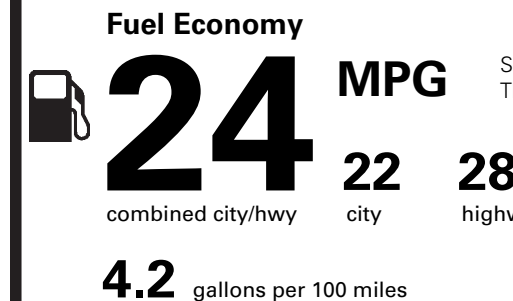

PRICE INFORMATION

BASE PRICE	\$28,000.00
TOTAL OPTIONS/OTHER	125.00
TOTAL VEHICLE & OPTIONS/OTHER	28,125.00
DESTINATION & DELIVERY	995.00

EPA DOT Fuel Economy and Environment

Gasoline Vehicle

Small SUVs range from 18 to 37 MPG. The best vehicle rates 136 MPGe.

You spend **\$1,000**

more in fuel costs over 5 years compared to the average new vehicle.

Annual fuel cost **\$1,600**

Fuel Economy & Greenhouse Gas Rating (tailpipe only) **Smog Rating** (tailpipe only)