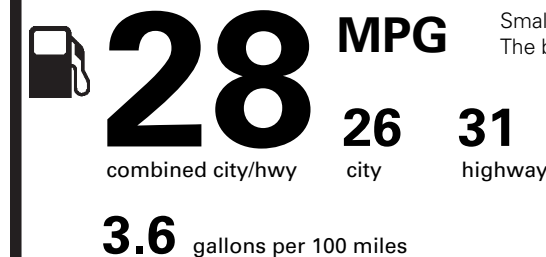

NO CHARGE

PRICE INFORMATION

BASE PRICE	\$28,605.00
TOTAL OPTIONS/OTHER	
TOTAL VEHICLE & OPTIONS/OTHER	28,605.00
DESTINATION & DELIVERY	1,245.00

EPA DOT Fuel Economy and Environment

Gasoline Vehicle

Fuel Economy

Small SUVs range from 16 to 120 MPG. The best vehicle rates 136 MPGe.

You save
\$250

in fuel costs over 5 years compared to the average new vehicle.

Annual fuel cost
\$1,450

Fuel Economy & Greenhouse Gas Rating (tailpipe only) Smog Rating (tailpipe only)