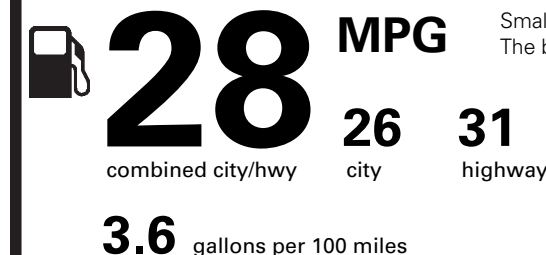

- 1-TOUCH DOWN DRIVER WINDOW
- CARPETED FLOOR MATS
- DUAL ILLUM VIS VANITY MIRR
- ELECTRONIC AUTO TEMP CTRL
- HTD FRT SEATS - 10-WAY PWR DRV & 4-WAY MANUAL PASS
- ILLUMINATED ENTRY SYSTEM
- POWERPOINTS
- ROTARY GEAR SHIFT DIAL
- SMART CHARGING USB PORT(2)
- SPLIT FOLD/SLIDE REAR SEAT
- STEERING:TILT/TELESCOPE, CRUISE & AUDIO CONTROLS

FUNCTIONAL

- AM/FM/MP3, 6 SPEAKERS
- AUTO START STOP TECH
- ELECTRIC PARKING BRAKE
- FORD CO-PILOT360™
- FORDPASS™ CONNECT 4GWI-FI HOTSPOT TELEMATICS MODEM
- INTELLIGENT ACCESS W/PUSH BUTTON START
- REAR VIEW CAMERA
- SECURICODE KEYLESS KEYPAD
- SIRIUSXM® - SVC N/A AK&HI
- SYNC®3 8" SCRN W/APPLINK®

SAFETY/SECURITY

- ADVANCETRAC® WITH RSC®
- AIRBAG - DRIVER KNEE
- AIRBAGS - DUAL STAGE FRONT
- AIRBAGS - FRONT SEAT MOUNTED SIDE IMPACT
- AIRBAGS - SAFETY CANOPY®
- LATCH CHILD SAFETY SYSTEM
- PERSONAL SAFETY SYSTEM™
- SOS POST-CRASH ALERT SYS™
- TIRE PRESSURE MONIT SYS

WARRANTY

- 3YR/36,000 BUMPER / BUMPER
- 5YR/60,000 POWERTRAIN
- 5YR/60,000 ROADSIDE ASSIST

INCLUDED ON THIS VEHICLE

(MSRP)

EQUIPMENT GROUP 200A

OPTIONAL EQUIPMENT/OTHER

- 4063-908L01/01/19 XJ714
- .17" SHDW SLVR-PNTD ALUM WHEEL
- .225/65R17 102H A/S BSW2 TIRES
- FRONT LICENSE PLATE BRACKET

NO CHARGE

PRICE INFORMATION

BASE PRICE	$28,595.00
TOTAL OPTIONS/OTHER	
TOTAL VEHICLE & OPTIONS/OTHER	28,595.00
DESTINATION & DELIVERY	1,095.00

EPA DOT Fuel Economy and Environment

Gasoline Vehicle

Fuel Economy

Small SUVs range from 16 to 120 MPG. The best vehicle rates 136 MPGe.

You save
$250

in fuel costs over 5 years compared to the average new vehicle.

Annual fuel cost
$1,450