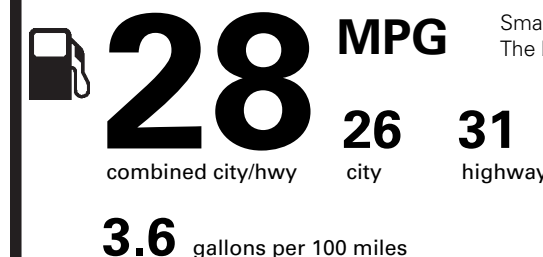

PRICE INFORMATION

BASE PRICE	\$28,110.00
TOTAL OPTIONS/OTHER	1,000.00
TOTAL VEHICLE & OPTIONS/OTHER	29,110.00
DESTINATION & DELIVERY	1,245.00

EPA DOT Fuel Economy and Environment

Gasoline Vehicle

Fuel Economy