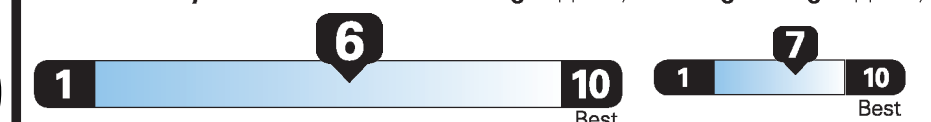

INCLUDED ON THIS VEHICLE

(MSRP)

EQUIPMENT GROUP 200A

OPTIONAL EQUIPMENT/OTHER

- .17" SHDW SLVR-PNTD ALUM WHEEL
- .225/65R17 102H A/S BSW2 TIRES
- AWD REGIONAL DISCOUNT PACKAGE

NO CHARGE

PRICE INFORMATION

BASE PRICE $28,605.00
TOTAL OPTIONS/OTHER

TOTAL VEHICLE & OPTIONS/OTHER 28,605.00
DESTINATION & DELIVERY 1,245.00

TOTAL BEFORE DISCOUNTS 29,850.00
AWD REGIONAL DISCOUNT - 400.00

TOTAL SAVINGS - 400.00

RESIDENCY RESTRICTIONS APPLY TO DISCOUNTS/SAVINGS - BASED ON CUSTOMER ZIP CODE. SEE DEALER FOR DETAILS.

TOTAL MSRP $29,450.00

Whether you decide to lease or finance your vehicle, you'll find the choices that are right for you. See your dealer for details or visit www.ford.com/finance.

This label is affixed pursuant to the Federal Automobile Information Disclosure Act. Gasoline, License, and Title Fees, State and Local taxes are not included. Dealer installed options or accessories are not included unless listed above.

LJ081 N RB 2X 045 006610 09 08 20

EPA DOT Fuel Economy and Environment

Gasoline Vehicle

Fuel Economy

28 MPG
combined city/hwy city highway

Small SUVs range from 16 to 120 MPG. The best vehicle rates 136 MPGe.

3.6 gallons per 100 miles

You save **$250**

in fuel costs over 5 years compared to the average new vehicle.

Annual fuel cost **$1,450**

Fuel Economy & Greenhouse Gas Rating (tailpipe only) Smog Rating (tailpipe only)

This vehicle emits 319 grams CO₂ per mile. The best emits 0 grams per mile (tailpipe only). Producing and distributing fuel also create emissions; learn more at fuelconomy.gov.

Actual results will vary for many reasons, including driving conditions and how you drive and maintain your vehicle. The average new vehicle gets 27 MPG and costs $7,500 to fuel over 5 years. Cost estimates are based on 15,000 miles per year at $2.70 per gallon. MPGe is miles per gasoline gallon equivalent. Vehicle emissions are a significant cause of climate change and smog.

fuelconomy.gov

Calculate personalized estimates and compare vehicles

Smartphone QR Code™

GOVERNMENT 5-STAR SAFETY RATINGS

Overall Vehicle Score ★★★★★

Based on the combined ratings of frontal, side and rollover. Should ONLY be compared to other vehicles of similar size and weight.

Frontal Crash Driver Passenger ★★★★★

Based on the risk of injury in a frontal impact. Should ONLY be compared to other vehicles of similar size and weight.

Side Crash Front seat Rear seat ★★★★★

Based on the risk of injury in a side impact.

Rollover ★★★★★

Based on the risk of rollover in a single-vehicle crash.

Star ratings range from 1 to 5 stars (★★★★★), with 5 being the highest.

Source: National Highway Traffic Safety Administration (NHTSA).

www.safercar.gov or 1-888-327-4236

1FMCU9G66LUC22227

WARNING: Operating, servicing and maintaining a passenger vehicle, pickup truck, van, or off-road vehicle can expose you to chemicals including engine exhaust, carbon monoxide, phthalates, and lead, which are known to the State of California to cause cancer and birth defects or other reproductive harm. To minimize exposure, avoid breathing exhaust, do not idle the engine except as necessary, service your vehicle in a well-ventilated area and wear gloves or wash your hands frequently when servicing your vehicle. For more information go to www.P65Warnings.ca.gov/passenger-vehicle.

SCAN OR TEXT 1FLUC22227 TO 48028

Msg & Data rates may apply. Text HELP for help

www.ford.com/help/privacy-terms/

Insist on Ford Protect! The only extended service plan fully backed by Ford and honored at every Ford dealership in the U.S., Canada and Mexico. See your Ford dealer or visit www.FordOwner.com.

The FordPass Connect™ modem is active and sending vehicle data (e.g., diagnostics) to Ford. See in-vehicle Settings for connectivity options.

Download the FordPass™ app* and you can:

1. **Access Vehicle Control Features**
2. Remotely start, lock and unlock your vehicle.
   - Locate your vehicle and check approximate fuel range.
   - Receive vehicle health alerts.

1. **Activate 4G LTE Wi-Fi Hotspot**
2. New vehicles include a 3-month or 3GB data (whichever comes first) Wi-Fi trial.
   - Connect up to ten Wi-Fi-equipped devices.