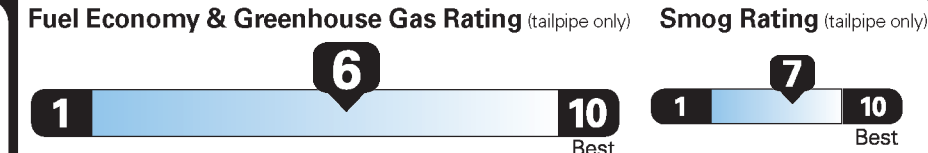

This vehicle emits 319 grams CO₂ per mile. The best emits 0 grams per mile (tailpipe only). Producing and distributing fuel also create emissions; learn more at fueleconomy.gov.

Actual results will vary for many reasons, including driving conditions and how you drive and maintain your vehicle. The average new vehicle gets 27 MPG and costs $7,500 to fuel over 5 years. Cost estimates are based on 15,000 miles per year at $2.70 per gallon. MPGe is miles per gasoline gallon equivalent. Vehicle emissions are a significant cause of climate change and smog.

fueleconomy.gov

Calculate personalized estimates and compare vehicles

GOVERNMENT 5-STAR SAFETY RATINGS

Overall Vehicle Score Not Rated
Based on the combined ratings of frontal, side and rollover. Should ONLY be compared to other vehicles of similar size and weight.

Frontal Crash	Driver Passenger	Not Rated

Based on the risk of injury in a frontal impact. Should ONLY be compared to other vehicles of similar size and weight.

Side Crash	Front seat Rear seat	Not Rated

Based on the risk of injury in a side impact.

Rollover	Not Rated

Based on the risk of rollover in a single-vehicle crash.

Star ratings range from 1 to 5 stars (★★★★★), with 5 being the highest.
Source: National Highway Traffic Safety Administration (NHTSA).
www.safercar.gov or 1-888-327-4236

FordPass Connect™

Download the FordPass™ app* and you can:

1. **Access Vehicle Control Features**
2. Remotely start, lock and unlock your vehicle.
   - Locate your vehicle and check approximate fuel range.
   - Receive vehicle health alerts.

1. **Activate 4G LTE Wi-Fi Hotspot**
2. New vehicles include a 3-month or 3GB data (whichever comes first) Wi-Fi trial.
   - Connect up to ten Wi-Fi-equipped devices.

The FordPass Connect™ modem is active and sending vehicle data (e.g., diagnostics) to Ford. See in-vehicle Settings for connectivity options.

Insist on Ford Protect! The only extended service plan fully backed by Ford and honored at every Ford dealership in the U.S., Canada and Mexico. See your Ford dealer or visit www.FordOwner.com.

WARNING: Operating, servicing and maintaining a passenger vehicle, pickup truck, van, or off-road vehicle can expose you to chemicals including engine exhaust, carbon monoxide, phthalates, and lead, which are known to the State of California to cause cancer and birth defects or other reproductive harm. To minimize exposure, avoid breathing exhaust, do not idle the engine except as necessary, service your vehicle in a well-ventilated area and wear gloves or wash your hands frequently when servicing your vehicle. For more information go to www.P65Warnings.ca.gov/passenger-vehicle.

SCAN OR TEXT 1FLUA36869 TO 48028

Msg & Data rates may apply. Text HELP for help

www.ford.com/help/privacy-terms/