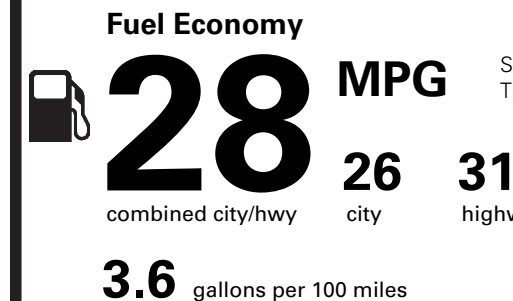

FUNCTIONAL

- AM/FM/MP3, 6 SPEAKERS
- AUTO START STOP TECH
- ELECTRIC PARKING BRAKE
- FORD CO-PILOT360™
- FORDPASS™ CONNECT 4GWI-FI HOTSPOT TELEMATICS MODEM
- INTELLIGENT ACCESS W/PUSH BUTTON START
- REAR VIEW CAMERA
- SECURICODE KEYLESS KEYPAD
- SIRIUSXM® - SVC N/A AK&HI
- SYNC®3 8" SCR N W/APPLINK®

SAFETY/SECURITY

- ADVANCETRAC® WITH RSC®
- AIRBAG - DRIVER KNEE
- AIRBAGS - DUAL STAGE FRONT
- AIRBAGS - FRONT SEAT MOUNTED SIDE IMPACT
- AIRBAGS - SAFETY CANOPY®
- LATCH CHILD SAFETY SYSTEM
- PERSONAL SAFETY SYSTEM™
- SOS POST-CRASH ALERT SYS™
- TIRE PRESSURE MONIT SYS

WARRANTY

- 3YR/36,000 BUMPER / BUMPER
- 5YR/60,000 POWERTRAIN
- 5YR/60,000 ROADSIDE ASSIST

INCLUDED ON THIS VEHICLE

(MSRP)

EQUIPMENT GROUP 200A

OPTIONAL EQUIPMENT/OTHER

2020 MODEL YEAR	
STAR WHITE METALLIC TRI-COAT	595.00
.17" SHDW SLVR-PNTD ALUM WHEEL	
.225/65R17 102H A/S BSW2 TIRES	
PANORAMIC VISTA ROOF	1,495.00
EASY ACCESS CARGO SHADE	135.00
FORD CO-PILOT360 ASSIST	695.00
.VOICE-ACTV TOUCH-SCR NAV SYS	
.ADAPTIVE CRUISE W/STOP AND GO	
FRONT LICENSE PLATE BRACKET	NO CHARGE

PRICE INFORMATION

BASE PRICE	$28,595.00
TOTAL OPTIONS/OTHER	2,920.00
TOTAL VEHICLE & OPTIONS/OTHER	31,515.00
DESTINATION & DELIVERY	1,195.00

EPA DOT Fuel Economy and Environment

Gasoline Vehicle

Small SUVs range from 18 to 120 MPG. The best vehicle rates 136 MPGe.

You save $250
in fuel costs over 5 years compared to the average new vehicle.

Annual fuel cost **$1,450**