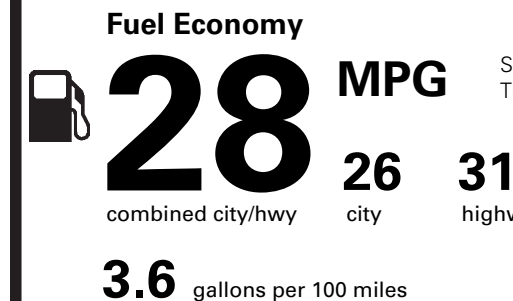

- 1-TOUCH DOWN DRIVER WINDOW
- CARPETED FLOOR MATS
- CLOTH BUCKET FRONT SEATS
- DUAL VISOR VANITY MIRRORS
- ILLUMINATED ENTRY SYSTEM
- MANUAL A/C, SINGLE ZONE
- MANUAL DRIV SEAT - 6-WAY
- MANUAL PASS SEAT - 4-WAY
- POWERPOINTS
- ROTARY GEAR SHIFT DIAL
- SMART CHARGING USB PORT(2)
- SPLIT FOLD/SLIDE REAR SEAT
- STEERING:TILT/TELESCOPE, CRUISE & AUDIO CONTROLS

FUNCTIONAL

- AM/FM/MP3, 6 SPEAKERS
- AUTO START STOP TECH
- BRAKES, 4-WHEEL DISC/ABS
- CURVE CONTROL
- ELECTRIC PARKING BRAKE
- FORD CO-PILOT360™
- FORDPASS™ CONNECT 4GWI-FI HOTSPOT TELEMATICS MODEM
- POWER LOCKS AND WINDOWS
- POWER STEERING W/EPAS
- REAR VIEW CAMERA
- REMOTE KEYLESS ENTRY
- SYNC® WITH APPLINK®

SAFETY/SECURITY

- ADVANCETRAC® WITH RSC®
- AIRBAG - DRIVER KNEE
- AIRBAGS - DUAL STAGE FRONT
- AIRBAGS - FRONT SEAT MOUNTED SIDE IMPACT
- AIRBAGS - SAFETY CANOPY®
- LATCH CHILD SAFETY SYSTEM
- PERSONAL SAFETY SYSTEM™
- SECURILOCK® ANTI-THEFT SYS
- SOS POST-CRASH ALERT SYS™
- TIRE PRESSURE MONIT SYS

WARRANTY

- 3YR/36,000 BUMPER / BUMPER
- 5YR/60,000 POWERTRAIN
- 5YR/60,000 ROADSIDE ASSIST

INCLUDED ON THIS VEHICLE

(MSRP)

EQUIPMENT GROUP 100A

OPTIONAL EQUIPMENT/OTHER

- .17" STEEL WHEELS
- .225/65R17 102H A/S BSW2 TIRES
- FRONT LICENSE PLATE BRACKET

NO CHARGE

PRICE INFORMATION

BASE PRICE	$26,385.00
TOTAL OPTIONS/OTHER	
TOTAL VEHICLE & OPTIONS/OTHER	26,385.00
DESTINATION & DELIVERY	1,195.00

EPA DOT Fuel Economy and Environment

Gasoline Vehicle

Small SUVs range from 18 to 120 MPG. The best vehicle rates 136 MPGe.

You save $250
in fuel costs over 5 years compared to the average new vehicle.

Annual fuel cost **$1,450**