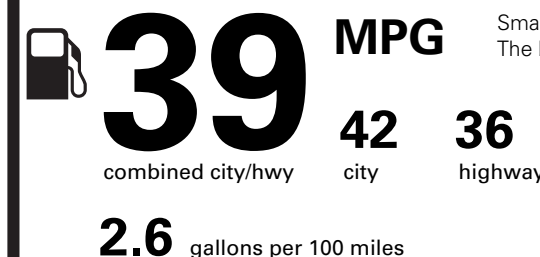

NO CHARGE

PRICE INFORMATION

BASE PRICE	\$33,490.00
TOTAL OPTIONS/OTHER	
TOTAL VEHICLE & OPTIONS/OTHER	33,490.00
DESTINATION & DELIVERY	1,495.00

EPA DOT

Fuel Economy and Environment

Gasoline Vehicle

Fuel Economy

Small SUVs range from 14 to 123 MPG. The best vehicle rates 140 MPGe.

You save **\$2,750** in fuel costs over 5 years compared to the average new vehicle.

Annual fuel cost

\$1,400

Fuel Economy & Greenhouse Gas Rating (tailpipe only)