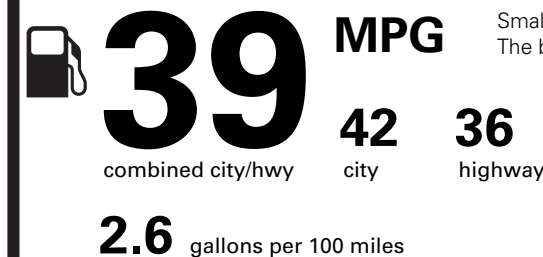

995.00

NO CHARGE

PRICE INFORMATION

BASE PRICE	\$33,490.00
TOTAL OPTIONS/OTHER	995.00
TOTAL VEHICLE & OPTIONS/OTHER	34,485.00
DESTINATION & DELIVERY	1,495.00

EPA DOT

Fuel Economy and Environment

Gasoline Vehicle

Fuel Economy

Small SUVs range from 14 to 123 MPG. The best vehicle rates 140 MPGe.

You save **\$2,750** in fuel costs over 5 years compared to the average new vehicle.

Annual fuel cost

\$1,400

Fuel Economy & Greenhouse Gas Rating (tailpipe only) Smog Rating (tailpipe only)