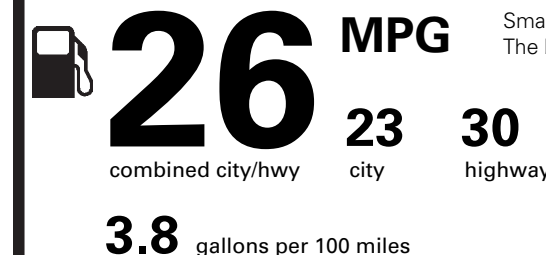

PRICE INFORMATION

BASE PRICE	\$28,100.00
TOTAL OPTIONS/OTHER	2,980.00
TOTAL VEHICLE & OPTIONS/OTHER	31,080.00
DESTINATION & DELIVERY	995.00

EPA DOT

Fuel Economy and Environment

Gasoline Vehicle

Fuel Economy

Small SUVs range from 18 to 37 MPG. The best vehicle rates 136 MPGe.

You spend **\$250**

more in fuel costs over 5 years compared to the average new vehicle.

Annual fuel cost

\$1,400

Fuel Economy & Greenhouse Gas Rating (tailpipe only)