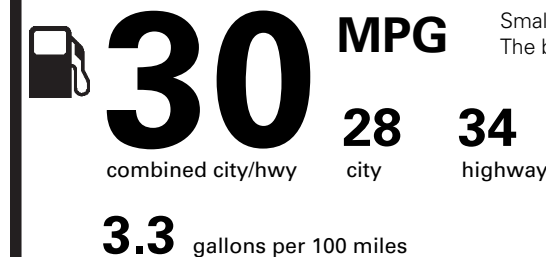

1,495.00

NO CHARGE
NO CHARGE

PRICE INFORMATION

BASE PRICE	\$29,205.00
TOTAL OPTIONS/OTHER	1,495.00
TOTAL VEHICLE & OPTIONS/OTHER	30,700.00
DESTINATION & DELIVERY	1,245.00

(MSRP)

EPA DOT Fuel Economy and Environment

Gasoline Vehicle

Fuel Economy

Small SUVs range from 16 to 120 MPG. The best vehicle rates 141 MPGe.

You save
\$750

in fuel costs over 5 years compared to the average new vehicle.

Annual fuel cost
\$1,350

Fuel Economy & Greenhouse Gas Rating (tailpipe only) Smog Rating (tailpipe only)