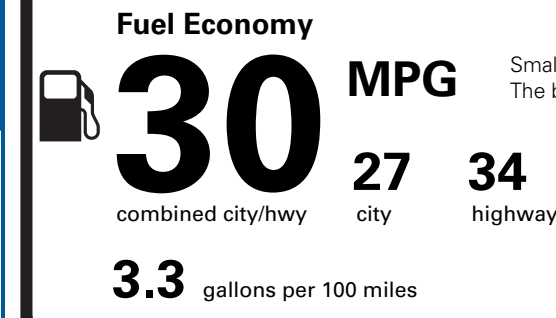

FUNCTIONAL

- 4G MODEM
- BLIS W/CROSS-TRAFFIC ALERT
- ELECTRIC PARKING BRAKE
- FORD APP
- INTELLIGENT ACCESS W/PUSH BUTTON START
- REFRESH95
- SIRIUSXM® W/360L- NA AK&HI

SAFETY/SECURITY

- ADVANCETRAC™ WITH RSC®
- AIRBAG - DRIVER KNEE
- AIRBAGS - DUAL STAGE FRONT
- AIRBAGS - FRONT SEAT MOUNTED SIDE IMPACT
- AIRBAGS - SAFETY CANOPY®
- LATCH CHILD SAFETY SYSTEM
- PERSONAL SAFETY SYSTEM™
- SECURILOCK® ANTI-THEFT SYS
- SOS POST-CRASH ALERT SYS™
- TIRE PRESSURE MONIT SYS

WARRANTY

- 3YR/36,000 BUMPER / BUMPER
- 5YR/60,000 POWERTRAIN
- 5YR/60,000 ROADSIDE ASSIST

INCLUDED ON THIS VEHICLE

(MSRP)

EQUIPMENT GROUP 200A

OPTIONAL EQUIPMENT/OTHER

2026 MODEL YEAR	
VAPOR BLUE METALLIC	495.00
225/65R17 102H A/S BSW TIRES	
POWER LIFTGATE	495.00
MINI SPARE WHEEL/TIRE	345.00
17" SHDW SLVR-PNTD ALUM WHEELS	
TECH PACKAGE #1	995.00
.EVASIVE STEERING ASSIST	
.CONNECTED NAV: 1 YR INCLUDED	
.LANE CENTERING ASSIST	
.REAR PARKING SENSORS	
.ADAPTIVE CRUISE CONTROL	
.13.2" TOUCHSCREEN	

PRICE INFORMATION

BASE PRICE	$30,350.00
TOTAL OPTIONS/OTHER	2,330.00
TOTAL VEHICLE & OPTIONS/OTHER	32,680.00
DESTINATION & DELIVERY	1,495.00

EPA DOT Fuel Economy and Environment

Gasoline Vehicle

Small SUVs range from 14 to 125 MPG. The best vehicle rates 146 MPGe.

You save $250
in fuel costs over 5 years compared to the average new vehicle.

Annual fuel cost $1,650