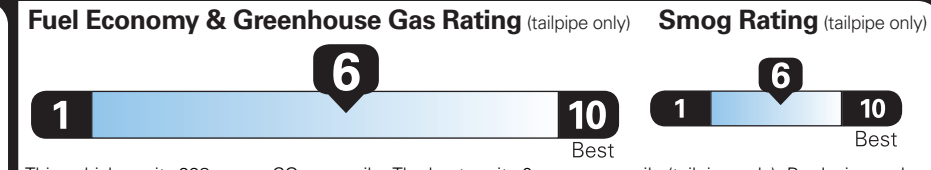

This vehicle emits 298 grams CO₂ per mile. The best emits 0 grams per mile (tailpipe only). Producing and distributing fuel also create emissions; learn more at fueleconomy.gov.

Actual results will vary for many reasons, including driving conditions and how you drive and maintain your vehicle. The average new vehicle gets 29 MPG and costs $8,500 to fuel over 5 years. Cost estimates are based on 15,000 miles per year at $3.30 per gallon. MPGe is miles per gasoline gallon equivalent. Vehicle emissions are a significant cause of climate change and smog.

fueleconomy.gov

Calculate personalized estimates and compare vehicles