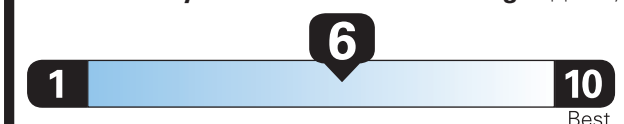

Fuel Economy & Greenhouse Gas Rating (tailpipe only)