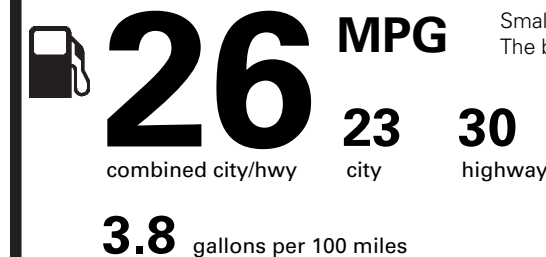

FUNCTIONAL

- AM/FM/MP3, 6 SPEAKERS
- AUTO START STOP TECH
- BRAKES, 4-WHEEL DISC/ABS
- ELECTRIC PARKING BRAKE
- **▶ FORDPASS™ CONNECT** 4GWI-FI HOTSPOT TELEMATICS MODEM
- INTELLIGENT ACCESS W/PUSH BUTTON START
- MYKEY®
- POWER STEERING W/EPAS
- REAR VIEW CAMERA
- REMOTE START SYSTEM
- SECURICODE KEYLESS KEYPAD
- SIRIUSXM® - SVC N/A AK&HI
- SYNC®3 8" SCR N W/APPLINK®

SAFETY/SECURITY

- ADVANCETRAC® WITH RSC®
- AIRBAG - DRIVER KNEE
- AIRBAGS - DUAL STAGE FRONT
- AIRBAGS - FRONT SEAT MOUNTED SIDE IMPACT
- AIRBAGS - SAFETY CANOPY®
- LATCH CHILD SAFETY SYSTEM
- PERIMETER ALARM
- PERSONAL SAFETY SYSTEM™
- SOS POST-CRASH ALERT SYSTM™
- TIRE PRESSURE MONIT SYS

WARRANTY

- 3YR/36,000 BUMPER / BUMPER
- 5YR/60,000 POWERTRAIN
- 5YR/60,000 ROADSIDE ASSIST

INCLUDED ON THIS VEHICLE

(MSRP)

EQUIPMENT GROUP 200A

OPTIONAL EQUIPMENT/OTHER

- 2019 MODEL YEAR
- WHITE PLATINUM MET TRI-COAT 595.00
- .235/55R17 LRR A/S BSW TIRES
- U0G01 NO CHARGE
- FRONT LICENSE PLATE BRACKET NO CHARGE
- 17" SPARKLE SLVER PTD ALUM WHL

PRICE INFORMATION

BASE PRICE	$26,500.00
TOTAL OPTIONS/OTHER	595.00
TOTAL VEHICLE & OPTIONS/OTHER	27,095.00
DESTINATION & DELIVERY	995.00

EPA DOT Fuel Economy and Environment

Gasoline Vehicle

Fuel Economy

Small SUVs range from 18 to 37 MPG. The best vehicle rates 136 MPGe.

You spend **$250**

more in fuel costs over 5 years compared to the average new vehicle.

Annual fuel cost

$1,450