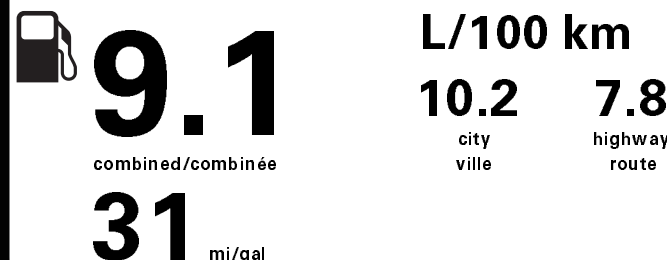

INCLUDED ON THIS VEHICLE

(MSRP)*

EQUIPMENT GROUP 201A

1,550.00

- SE CONVENIENCE PACKAGE
- SYNC CONNECT
- REAR PARKING AID SENSORS
- ROOF SIDE RAILS, BLACK
- SYNC 3
- TONNEAU COVER
- POWER 10-WAY DRIVER SEAT

OPTIONAL EQUIPMENT/OTHER

- 10B4-002HM170006U0G
- 2017 MODEL YEAR
- FEDERAL EXCISE TAX 100.00
- .17" SPARKLE SLVER PTD ALUM WH
- .235/55R17 LRR A/S BSW TIRES
- ALL-WEATHER FLOOR MATS 150.00
- FRONT LICENSE PLATE BRACKET NO CHARGE

PRICE INFORMATION

BASE PRICE	$27,199.00
TOTAL OPTIONS/OTHER	1,800.00
TOTAL VEHICLE & OPTIONS/OTHER	28,999.00
DESTINATION & DELIVERY	1,690.00

"THIS VEH. NOT INTENDED FOR SALE OR REGISTRATION IN US" RETAIL PRICES EXCLUDE GST/HST

TOTAL MSRP $30,689.00

* MANUFACTURER'S SUGGESTED RETAIL PRICE = MSRP
* NOTE: THIS PRICE HAS BEEN DEVELOPED AS A GUIDE. DEALERS MAY SELL FOR LESS AND ARE NOT UNDER ANY OBLIGATION TO ACCEPT THIS SUGGESTED RETAIL PRICE.

SOLD TO/VENDU A Mid-Town Ford Sales Limited 100 - 1717 Waverley Street Winnipeg MB CAN R3T 6A9	B40 400	RAMP ONE/TERMINAL UN RA64	DEALER NO./CONCESSIONNAIRE B40 400
SHIP TO (IF OTHER THAN SOLD TO) / EXPEDIER A (SI AUTRE QUE L'ACHETEUR)	RAMP TWO/TERMINAL DEUX	FINAL ASSEMBLY PLANT/USINE DE MONTAGE LOUISVILLE	
SHIP THROUGH/EXPEDIER VIA	METHOD OF TRANSP./MODE DE TRANSPORT RAIL	ITEM #: B4-E457 O/T 5	HC291 N REC2X 715 002304 03 29 17

Gasoline Vehicle
Véhicule à essence

Fuel Consumption / Consommation de carburant