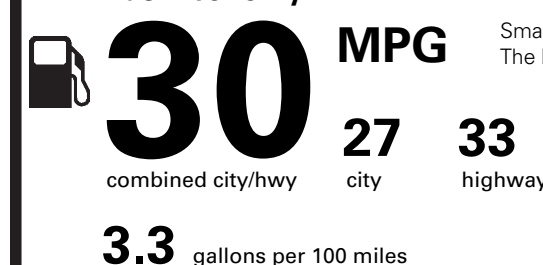

125.00

495.00

PRICE INFORMATION

BASE PRICE	\$27,095.00
TOTAL OPTIONS/OTHER	620.00
TOTAL VEHICLE & OPTIONS/OTHER	27,715.00
DESTINATION & DELIVERY	1,195.00

EPA DOT Fuel Economy and Environment

Gasoline Vehicle

Fuel Economy

Small SUVs range from 18 to 120 MPG. The best vehicle rates 136 MPGe.

You save
\$750

in fuel costs over 5 years compared to the average new vehicle.

Annual fuel cost
\$1,350

Fuel Economy & Greenhouse Gas Rating (tailpipe only) Smog Rating (tailpipe only)