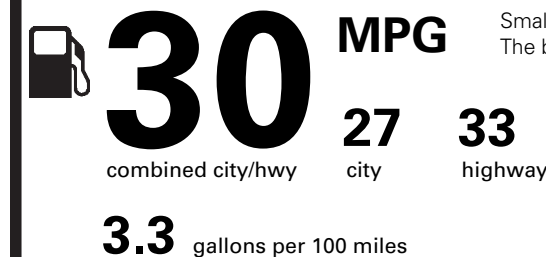

695.00

PRICE INFORMATION

BASE PRICE	\$27,105.00
TOTAL OPTIONS/OTHER	695.00
TOTAL VEHICLE & OPTIONS/OTHER	27,800.00
DESTINATION & DELIVERY	1,245.00

EPA DOT Fuel Economy and Environment

Gasoline Vehicle

Fuel Economy

Small SUVs range from 16 to 120 MPG. The best vehicle rates 136 MPGe.

You save \$750

in fuel costs over 5 years compared to the average new vehicle.

Annual fuel cost \$1,350

Fuel Economy & Greenhouse Gas Rating (tailpipe only) Smog Rating (tailpipe only)