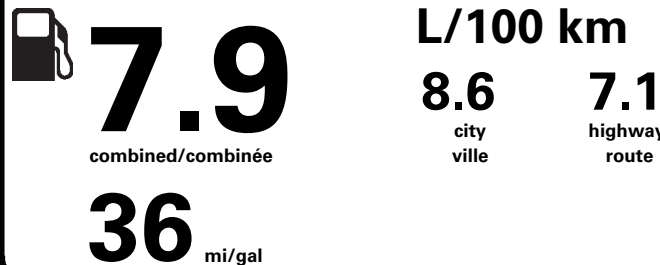

SAFETY/SECURITY

- ADVANCETRAC W/ ROLL STABILITY CONTROL
- AIRBAGS, DRIVER & PASS
- LATCH CHILD RESTRAINT SYS
- SAFETY CANOPY
- SOS POST CRASH ALERT SYST
- TIRE PRESSURE MONITOR SYS

WARRANTY

- 3 YR/60,000 KM BASIC POWERTRAIN
- 5YEAR/100,000 KM ROADSIDE ASSISTANCE 24 HRS

INCLUDED ON THIS VEHICLE

(MSRP)*

EQUIPMENT GROUP 200A

OPTIONAL EQUIPMENT/OTHER

2020 MODEL YEAR	
FEDERAL EXCISE TAX	100.00
FORD CO-PILOT360 ASSIST PKG	850.00
.VOICE-ACTV TOUCH-SCR NAV SYS	
.ADAPTIVE CRUISE W/STOP AND GO	
FRONT LICENSE PLATE BRACKET	NO CHARGE

PRICE INFORMATION

BASE PRICE	$30,549.00
TOTAL OPTIONS/OTHER	950.00
TOTAL VEHICLE & OPTIONS/OTHER	31,499.00
DESTINATION & DELIVERY	1,850.00

"THIS VEH. NOT INTENDED FOR SALE OR REGISTRATION IN US" RETAIL PRICES EXCLUDE GST/HST

TOTAL MSRP $33,349.00

* MANUFACTURER'S SUGGESTED RETAIL PRICE = MSRP
* NOTE: THIS PRICE HAS BEEN DEVELOPED AS A GUIDE. DEALERS MAY SELL FOR LESS AND ARE NOT UNDER ANY OBLIGATION TO ACCEPT THIS SUGGESTED RETAIL PRICE.

RAMP ONE/
TERMINAL UN

RA7M

RAMP TWO/
TERMINAL DEUX

FINAL ASSEMBLY PLANT/
USINE DE MONTAGE

LOUISVILLE

METHOD OF TRANSP /
MODE DE TRANSPORT

RAIL

ITEM #: **B8-C536 O/T 2**

LC052 N RE 2X 025 000943 03 05 20

Gasoline Vehicle
Véhicule à essence

Fuel Consumption / Consommation de carburant