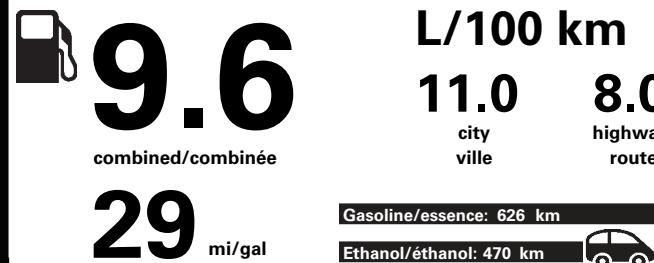

- AIR CONDITIONING
- AM/FM STEREO
- BENCH REAR 60/40
- ILLUMINATED ENTRY
- POWERPOINTS, FRT/REAR 12V
- SEATS, CLOTH
- SYNC VOICE ACTIVATED SYS
- VISORS, DUAL MIRRORS

FUNCTIONAL

- EASY FUEL CAPLESS FILLER
- ELEC PWR ASSIST STEERING
- MYKEY
- REMOTE KEYLESS ENTRY
- REVERSE CAMERA SYSTEM

SAFETY/SECURITY

- ADVANCETRAC W/ ROLL STABILITY CONTROL
- AIRBAGS, DRIVER & PASS
- LATCH CHILD RESTRAINT SYS
- SAFETY CANOPY
- SOS POST CRASH ALERT SYST
- TIRE PRESSURE MONITOR SYS

WARRANTY

- 3 YR/60,000 KM BASIC
- 5YEAR/100,000 KM POWERTRAIN
- ROADSIDE ASSISTANCE 24 HRS

INCLUDED ON THIS VEHICLE

(MSRP)*

EQUIPMENT GROUP 100A

OPTIONAL EQUIPMENT/OTHER

2019 MODEL YEAR	
FEDERAL EXCISE TAX	100.00
ENGINE BLOCK HEATER	100.00
FLEX FUEL ETHANOL	

PRICE INFORMATION

BASE PRICE	$26,399.00
TOTAL OPTIONS/OTHER	200.00
TOTAL VEHICLE & OPTIONS/OTHER	26,599.00
DESTINATION & DELIVERY	1,850.00

"THIS VEH. NOT INTENDED FOR SALE OR REGISTRATION IN US" RETAIL PRICES EXCLUDE GST/HST

TOTAL MSRP $28,449.00

* MANUFACTURER'S SUGGESTED RETAIL PRICE = MSRP

* NOTE: THIS PRICE HAS BEEN DEVELOPED AS A GUIDE. DEALERS MAY SELL FOR LESS AND ARE NOT UNDER ANY OBLIGATION TO ACCEPT THIS SUGGESTED RETAIL PRICE.

RAMP ONE/
TERMINAL UN

CK66

RAMP TWO/
TERMINAL DEUX

FINAL ASSEMBLY PLANT/
USINE DE MONTAGE

LOUISVILLE

METHOD OF TRANSP/
MODE DE TRANSPORT

CONVOY

ITEM #: **A4-1191 O/T 2**

KE101 N REC2X 925 000889 05 10 19

Fuel Consumption / Consommation de carburant