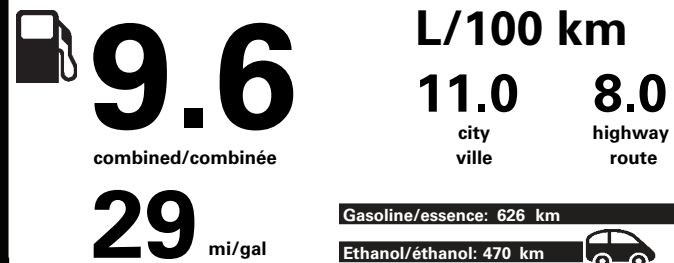

FUNCTIONAL

- EASY FUEL CAPLESS FILLER
- ELEC PWR ASSIST STEERING
- MYKEY
- REMOTE KEYLESS ENTRY
- REVERSE CAMERA SYSTEM

SAFETY/SECURITY

- ADVANCETRAC W/ ROLL STABILITY CONTROL
- AIRBAGS, DRIVER & PASS
- LATCH CHILD RESTRAINT SYS
- SAFETY CANOPY
- SOS POST CRASH ALERT SYST
- TIRE PRESSURE MONITOR SYS

WARRANTY

- 3 YR/60,000 KM BASIC
- 5YEAR/100,000 KM POWERTRAIN
- ROADSIDE ASSISTANCE 24 HRS

INCLUDED ON THIS VEHICLE

(MSRP)*

EQUIPMENT GROUP 100A

OPTIONAL EQUIPMENT/OTHER

2019 MODEL YEAR	
FEDERAL EXCISE TAX	100.00
ENGINE BLOCK HEATER	100.00
FLOOR LINERS, FRONT AND REAR	150.00
FLEX FUEL ETHANOL	

PRICE INFORMATION

BASE PRICE	$26,399.00
TOTAL OPTIONS/OTHER	350.00
TOTAL VEHICLE & OPTIONS/OTHER	26,749.00
DESTINATION & DELIVERY	1,850.00

"THIS VEH. NOT INTENDED FOR SALE OR REGISTRATION IN US" RETAIL PRICES EXCLUDE GST/HST

TOTAL MSRP $28,599.00

* MANUFACTURER'S SUGGESTED RETAIL PRICE = MSRP
* NOTE: THIS PRICE HAS BEEN DEVELOPED AS A GUIDE. DEALERS MAY SELL FOR LESS AND ARE NOT UNDER ANY OBLIGATION TO ACCEPT THIS SUGGESTED RETAIL PRICE.

RAMP ONE/
TERMINAL UN

RA64

RAMP TWO/
TERMINAL DEUX

FINAL ASSEMBLY PLANT/
USINE DE MONTAGE

LOUISVILLE

METHOD OF TRANSP /
MODE DE TRANSPORT

RAIL

ITEM #: **A4-S200 O/T 2**

KD031 N REC2X 925 001857 04 03 19

E85 Gasoline-Ethanol Vehicle
Véhicule à essence-éthanol

Fuel Consumption / Consommation de carburant