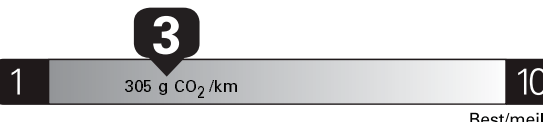

Annual fuel COST
for an annual distance of 20,000 km, and an average fuel price of $0.93 per litre

$ 2 418

Coût annuel en carburant

pour une distance annuelle de 20 000 km, et un prix moyen du carburant de 0,93 $ par litre

Standard SUVs range from / Les VUS ordinaires font entre

2.6 - 21.4 L_e /100 km

L_e is gasoline litre equivalent
L_e signifie litre équivalent d'essence

Carbon Dioxide Rating / Indice de dioxyde de carbone

Smog Rating / Indice de Smog