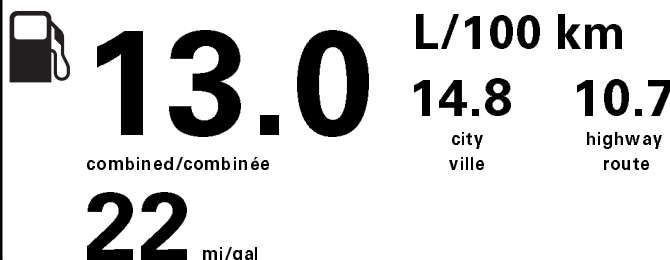

Gasoline Vehicle
Véhicule à essence

Fuel Consumption / Consommation de carburant

Annual fuel COST
for an annual distance of 20,000 km, and an average fuel price of \$0.93 per litre

\$ 2 418

Coût annuel en carburant