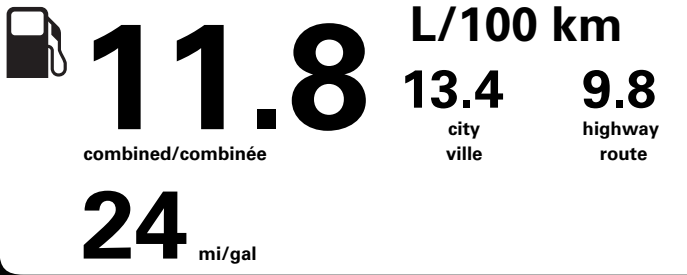

Fuel Consumption / Consommation de carburant