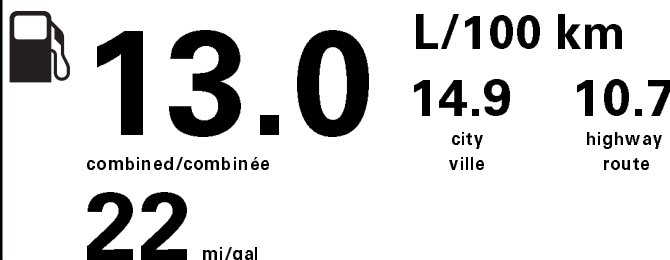

SAFETY/SECURITY

- AIRBAGS, DRIVER & PASS
- ROLL STABILITY CONTROL
- SAFETY CANOPY
- SECURILOCK ANTI-THEFT SYS

WARRANTY

- 3 YR/60,000 KM BASIC
- 5YEAR/100,000 KM POWERTRAIN
- ROADSIDE ASSISTANCE 24 HR

INCLUDED ON THIS VEHICLE

(MSRP)*

EQUIPMENT GROUP 400A

OPTIONAL EQUIPMENT/OTHER

2016 MODEL YEAR	
FEDERAL EXCISE TAX	100.00
.TRAILER TOW PKG CLASS III	
FLOOR MATS, ALL WEATHER	150.00
2ND ROW DUAL CAPTAIN CHAIRS	500.00
FRONT FOG LAMP - LED	175.00
DUAL PANEL MOONROOF	1,750.00
2ND ROW CONSOLE	150.00
SELECT SHIFT TRANSMISSION	
FRONT LICENSE PLATE BRACKET	NO CHARGE

PRICE INFORMATION

BASE PRICE	$51,999.00
TOTAL OPTIONS/OTHER	2,825.00
TOTAL VEHICLE & OPTIONS/OTHER	54,824.00
DESTINATION & DELIVERY	1,690.00

"THIS VEH. NOT INTENDED FOR SALE OR REGISTRATION IN US" RETAIL PRICES EXCLUDE GST/HST

TOTAL MSRP $56,514.00

* MANUFACTURER'S SUGGESTED RETAIL PRICE = MSRP

* NOTE: THIS PRICE HAS BEEN DEVELOPED AS A GUIDE. DEALERS MAY SELL FOR LESS AND ARE NOT UNDER ANY OBLIGATION TO ACCEPT THIS SUGGESTED RETAIL PRICE.

RAMP ONE/
TERMINAL UN

CB06

RAMP TWO/
TERMINAL DEUX

FINAL ASSEMBLY PLANT/
USINE DE MONTAGE

CHICAGO

METHOD OF TRANSP./
MODE DE TRANSPORT

CONVOY

ITEM #: B8-0208 O/T 2

GC101 N REC2X 635 000656 03 10 16

Gasoline Vehicle
Véhicule à essence

Fuel Consumption / Consommation de carburant

Annual fuel **COST**
for an annual distance of 20,000 km, and an average fuel price of $1.09 per litre

$ 2 834

Coût annuel en carburant

pour une distance annuelle de 20 000 km, et un prix moyen du carburant de 1,09 $ par litre

Standard SUVs range from /
Les VUS ordinaires font entre

8.4 - 18.5 L_e /100 km

L_e is gasoline litre equivalent
L_e signifie litre équivalent d'essence

Carbon Dioxide Rating / Indice de dioxyde de carbone

Smog Rating / Indice de Smog

Tailpipe emissions only / Émissions du tuyau d'échappement seulement

Estimates are based on Government of Canada approved criteria and testing methods. Vehicle's actual fuel consumption will vary.

Estimations établies selon des méthodes d'essai et des critères approuvés par le gouvernement du Canada. La consommation de carburant réelle du véhicule variera.

For more information visit

vehicles.nrcan.gc.ca

Pour plus d'information visitez

vehicules.nrcan.gc.ca

U.S. GOVERNMENT SAFETY RATINGS
COTES DE SÉCURITÉ DU GOUVERNEMENT AMÉRICAIN

Overall Vehicle Score /
Cote globale du véhicule ★ ★ ★ ★ ★

Frontal Crash / Collision frontale
Driver / Conducteur ★ ★ ★ ★
Passenger / Passager ★ ★ ★ ★ ★

Side Crash / Collision latérale
Front seat / Siège avant ★ ★ ★ ★ ★
Rear seat / Siège arrière ★ ★ ★ ★ ★

Rollover / Capotage ★ ★ ★ ★

Star ratings range from 1 to 5 stars (★★★★★), with 5 being the highest.
Les cotes varient de 1 à 5 étoiles (★★★★★), 5 étant la cote la plus élevée.

Source: U.S. National Highway Traffic Safety Administration
For more information / Pour de plus amples renseignements
www.safercar.gov

1FM5K8GTXGGC52026

Go Further

ford.ca

Scan code not operational at this time

FOR PLANT USE ONLY

Ford Extended Service Plan is the only service contract backed by Ford Motor Company of Canada, Limited and honoured at authorized Ford and Lincoln Dealers across Canada and the United States. Speak to your Dealer for plan options and pricing, or visit our website at www.ford.ca/esp

Personalize your vehicle with Ford Custom Accessories. Genuine Ford Accessories are engineered for your vehicle and can be included under the Ford New Vehicle Limited Warranty. Certain conditions, limitations and exclusions apply. See your Dealer for details.