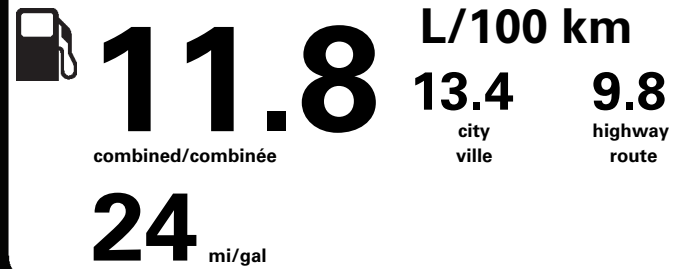

Fuel Consumption / Consommation de carburant