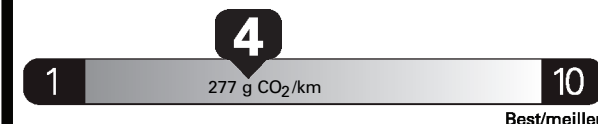

Annual fuel COST
for an annual distance of 20,000 km, and an average fuel price of $1.25 per litre

$ 2 950

Coût annuel en carburant

pour une distance annuelle de 20 000 km, et un prix moyen du carburant de 1,25 $ par litre

Standard SUVs range from / Les VUS ordinaires font entre

2.3 - 17.7 L_e/100 km

L_e is gasoline litre equivalent
L_e signifie litre équivalent d'essence

Carbon Dioxide Rating / Indice de dioxyde de carbone

Tailpipe emissions only / Émissions du tuyau d'échappement seulement

Smog Rating / Indice de Smog