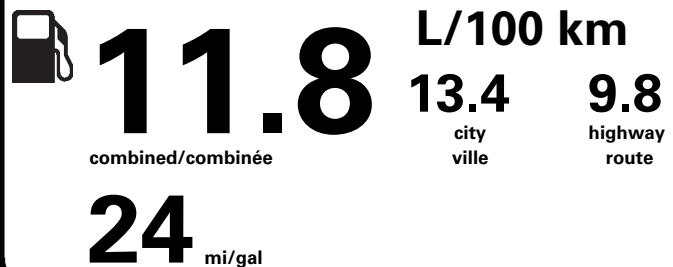

Fuel Consumption / Consommation de carburant

Annual fuel COST
for an annual distance of 20,000 km, and an average fuel price of $1.25 per litre

$ 2 950

Coût annuel en carburant

pour une distance annuelle de 20 000 km, et un prix moyen du carburant de 1,25 $ par litre

Standard SUVs range from / Les VUS ordinaires font entre

2.3 - 17.7 L_e/100 km

L_e is gasoline litre equivalent
L_e signifie litre équivalent d'essence

Carbon Dioxide Rating / Indice de dioxyde de carbone

Tailpipe emissions only / Émissions du tuyau d'échappement seulement

Smog Rating / Indice de Smog

Estimates are based on Government of Canada approved criteria and testing methods. Vehicle's actual fuel consumption will vary.

Estimations établies selon des méthodes d'essai et des critères approuvés par le gouvernement du Canada. La consommation de carburant réelle du véhicule variera.

For more information visit

vehicles.nrcan.gc.ca

Pour plus d'information visitez

vehicules.nrcan.gc.ca

**U.S. GOVERNMENT SAFETY RATINGS
COTES DE SÉCURITÉ DU GOUVERNEMENT AMÉRICAIN**

Overall Vehicle Score / Cote globale du véhicule	★★★★★
Frontal Crash Collision frontale	★★★★★
Side Crash Collision latérale	★★★★★
Rollover / Capotage	★★★★

Star ratings range from 1 to 5 stars (★★★★★), with 5 being the highest. Les cotes varient de 1 à 5 étoiles (★★★★★), 5 étant la cote la plus élevée.

Source: U.S. National Highway Traffic Safety Administration
For more information / Pour de plus amples renseignements
www.safercar.gov

1FM5K8GC1MGA73854

FordPass Connect™

Download the FordPass™ app* and you can:

- Access Vehicle Control Features
- Remotely start, lock and unlock your vehicle.
- Locate your vehicle and check approximate fuel range.
- Receive vehicle health alerts.

Activate 4G LTE Wi-Fi Hotspot

- New vehicles include a 3-month or 3GB data (whichever comes first) Wi-Fi trial.
- Connect up to ten Wi-Fi-equipped devices.

The FordPass Connect™ modem is active and sending vehicle data (e.g., diagnostics) to Ford. See in-vehicle Settings for connectivity options.

Scan code not operational at this time

FOR PLANT USE ONLY

Insist on Ford Protect! The only extended service plan fully backed by Ford and honored at every Ford dealership in the US and Canada. See your Ford dealer for additional details, or visit www.ford.ca for more information.

Personalize your vehicle with Ford Custom Accessories. Genuine Ford Accessories are engineered for your vehicle and can be included under the Ford New Vehicle Limited Warranty. Certain conditions, limitations and exclusions apply. See your Dealer for details.