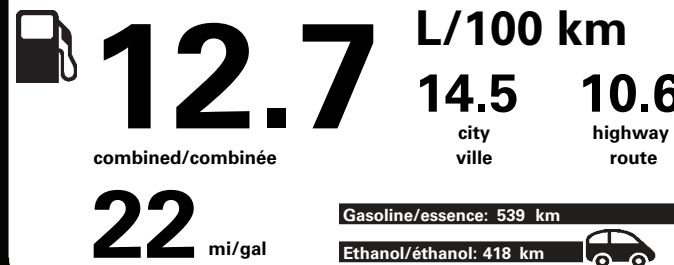

E85 Gasoline-Ethanol Vehicle
Véhicule à essence-éthanol

Fuel Consumption / Consommation de carburant

Annual fuel COST
for an annual distance of 20,000 km, and an average fuel price of \$1.02 per litre

\$ 2 591