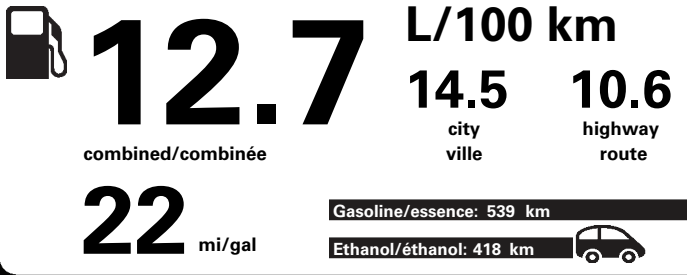

E85 Gasoline-Ethanol Vehicle
Véhicule à essence-éthanol

Fuel Consumption / Consommation de carburant

Annual fuel **COST**
for an annual distance of 20,000 km, and an average fuel price of \$0.98 per litre