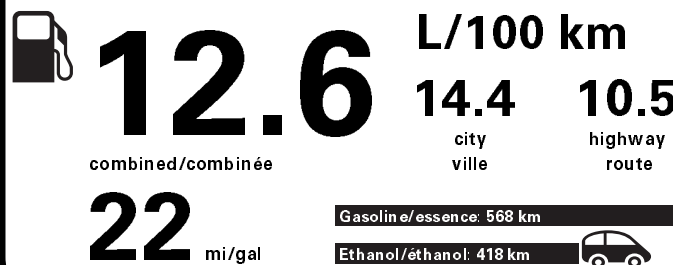

RAMP ONE/ TERMINAL UN	CA67
RAMP TWO/ TERMINAL DEUX	FINAL ASSEMBLY PLANT/ USINE DE MONTAGE
	CHICAGO
METHOD OF TRANSP./ MODE DE TRANSPORT	ITEM #: B7-C282 O/T 2
CONVOY	GJ061 N REC2X 720 000654 09 06 16

Fuel Consumption / Consommation de carburant