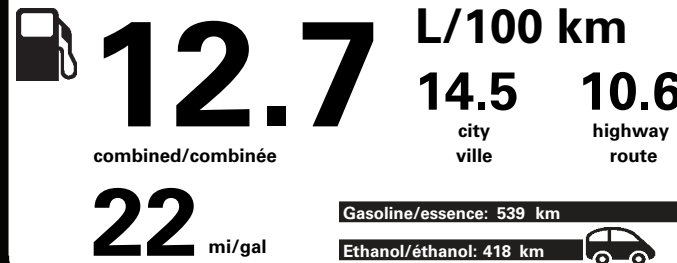

WARRANTY

- 3 YR/60,000 KM BASIC
- 5YEAR/100,000 KM POWERTRAIN
- ROADSIDE ASSISTANCE 24 HRS

INCLUDED ON THIS VEHICLE

(MSRP)*

EQUIPMENT GROUP 202A

1,200.00

OPTIONAL EQUIPMENT/OTHER

2019 MODEL YEAR	
FEDERAL EXCISE TAX	100.00
BURGUNDY VELVET TINTED CC	450.00
3.5L V6 TIVCT ENGINE	1,000.00
6-SPEED AUTO TRANSMISSION	NO CHARGE
P255/50R20 A/S BSW TIRES	NO CHARGE
FLOOR LINERS	200.00
POWER LIFTGATE	500.00
TRAILER TOW PKG CLASS III	600.00
VOICE ACT NAVIGATION SYS	800.00
XLT APPEARANCE PACKAGE	1,600.00
.20" MACH ALUM PAINTED POCKETS	
.ROOF RACK W/ BLACK SIDE RAILS	
FLEXIBLE FUEL	

PRICE INFORMATION

BASE PRICE	$42,999.00
TOTAL OPTIONS/OTHER	6,450.00
TOTAL VEHICLE & OPTIONS/OTHER	49,449.00
DESTINATION & DELIVERY	1,790.00

"THIS VEH. NOT INTENDED FOR SALE OR REGISTRATION IN US" RETAIL PRICES EXCLUDE GST/HST

TOTAL MSRP $51,239.00

* MANUFACTURER'S SUGGESTED RETAIL PRICE = MSRP

* NOTE: THIS PRICE HAS BEEN DEVELOPED AS A GUIDE. DEALERS MAY SELL FOR LESS AND ARE NOT UNDER ANY OBLIGATION TO ACCEPT THIS SUGGESTED RETAIL PRICE.

RAMP ONE/
TERMINAL UN

CA66

RAMP TWO/
TERMINAL DEUX

FINAL ASSEMBLY PLANT/
USINE DE MONTAGE

CHICAGO

METHOD OF TRANSP /
MODE DE TRANSPORT

CONVOY

ITEM #: B4-Z500 O/T 2

JL201 N REC2X 915 001045 11 20 18

E85 Gasoline-Ethanol Vehicle
Véhicule à essence-éthanol

Fuel Consumption / Consommation de carburant