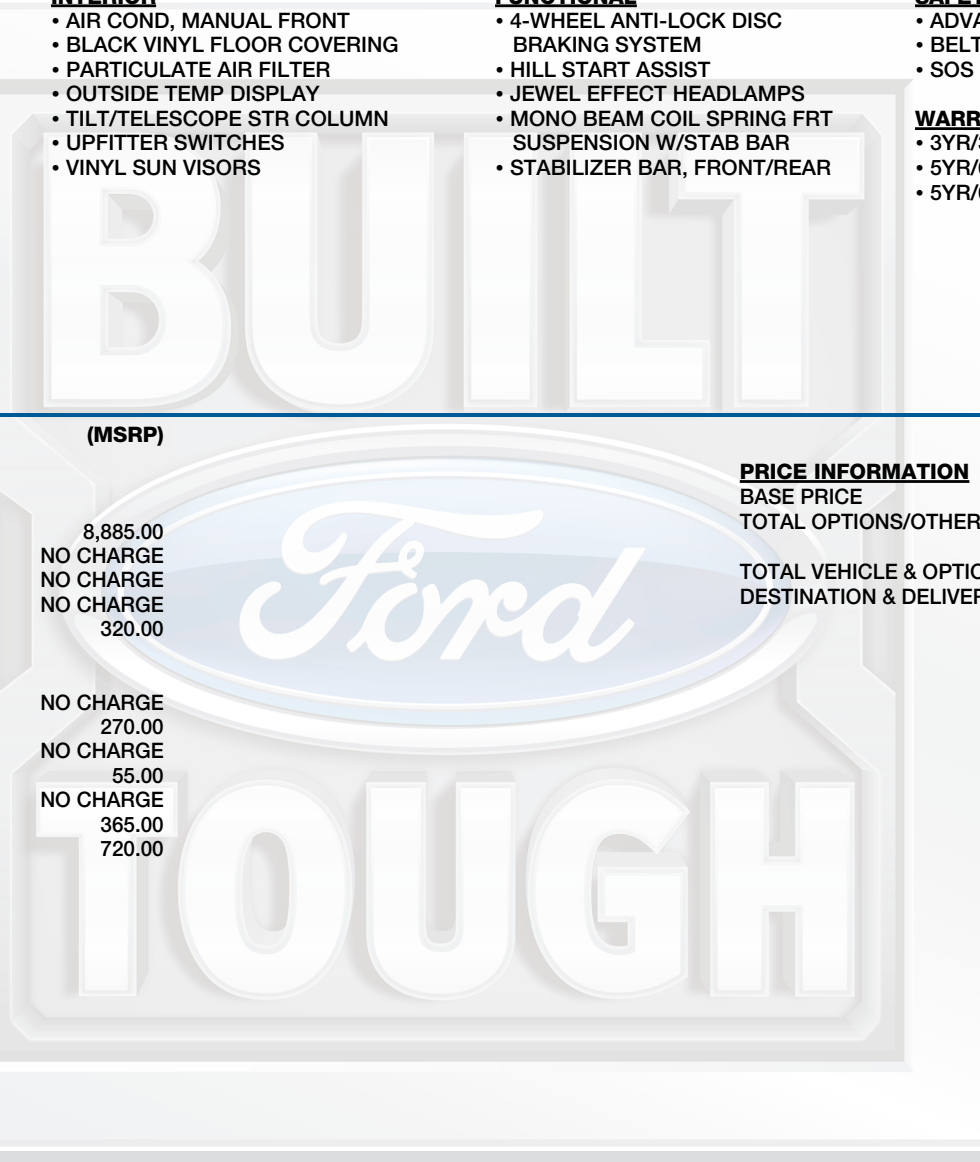

Go Further

ford.com

VEHICLE DESCRIPTION

SUPER DUTY

2018 F450 4X2 REG CHASSIS
XL 169" WB CHASSIS CAB
6.7L POWER STROKE V8 DIESEL
6-SPEED AUTO TRANS

JE B65855

EXTERIOR OXFORD WHITE
INTERIOR MEDIUM EARTH GRAY VINYL

STANDARD EQUIPMENT INCLUDED AT NO EXTRA CHARGE

EXTERIOR

- GLASS - SOLAR-TINTED
- GRILLE - BLACK
- HEADLAMPS -WIPER ACTIVATED
- ROOF CLEARANCE LIGHTS
- TOW HOOKS
- TRAILER SWAY CONTROL
- TRAILER TOW WIRE HARNESS
- WIPERS- INTERMITTENT

INTERIOR

- AIR COND, MANUAL FRONT
- BLACK VINYL FLOOR COVERING
- PARTICULATE AIR FILTER
- OUTSIDE TEMP DISPLAY
- TILT/TELESCOPE STR COLUMN
- UPFITTER SWITCHES
- VINYL SUN VISORS

FUNCTIONAL

- 4-WHEEL ANTI-LOCK DISC BRAKING SYSTEM
- HILL START ASSIST
- JEWEL EFFECT HEADLAMPS
- MONO BEAM COIL SPRING FRT SUSPENSION W/STAB BAR
- STABILIZER BAR, FRONT/REAR

SAFETY/SECURITY

- ADVANCETRAC WITH RSC
- BELT-MINDER CHIME
- SOS POST CRASH ALERT SYS

WARRANTY

- 3YR/36,000 BUMPER / BUMPER
- 5YR/60,000 POWERTRAIN
- 5YR/60,000 ROADSIDE ASSIST

INCLUDED ON THIS VEHICLE

OPTIONAL EQUIPMENT/OTHER

- PREFERRED EQUIPMENT PKG.650A
- 6.7L POWER STROKE V8 DIESEL
- 6-SPEED AUTO TRANS
- 4.10 RATIO REGULAR AXLE
- XL DECOR PACKAGE
- PLATFORM RUNNING BOARDS
- LESS TIRE INFLATION MONITOR
- 16500# GVWR PACKAGE
- 50 STATE EMISSIONS
- TRAILER BRAKE CONTROLLER
- CENTER HIGH MOUNT STOP LAMP
- JACK
- CLEAN IDLE DECAL
- SYNC VOICE ACTIVATED SYSTEMS
- XL VALUE PACKAGE
- .CRUISE CONTROL
- .AM/FM STEREO CD/CLK

(MSRP)

8,885.00
NO CHARGE
NO CHARGE
NO CHARGE
320.00

NO CHARGE
270.00
NO CHARGE
55.00
NO CHARGE
365.00
720.00

PRICE INFORMATION

BASE PRICE	$37,950.00
TOTAL OPTIONS/OTHER	10,615.00
TOTAL VEHICLE & OPTIONS/OTHER	48,565.00
DESTINATION & DELIVERY	1,295.00

(MSRP)

fueleconomy.gov

Calculate personalized estimates and compare vehicles