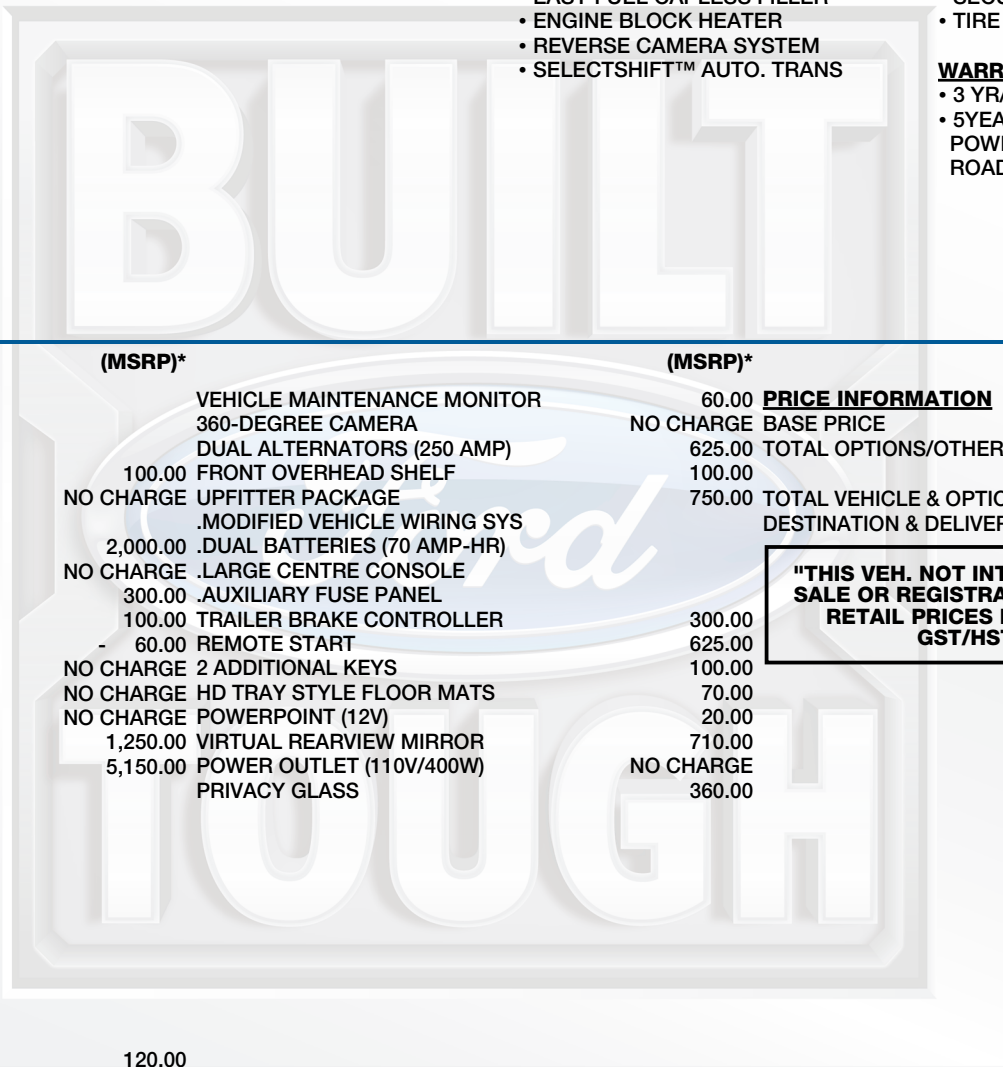

ford.ca

VEHICLE DESCRIPTION

TRANSIT

2023 250 HR CARGO AWD
148" WHEELBASE
3.5L ECOBOOST V6
10-SPEED TRANSMISSION

PK B70400

EXTERIOR
CARBONIZED GRAY
INTERIOR
DARK PALAZZO GREY CLOTH

STANDARD EQUIPMENT

STANDARD EQUIPMENT INCLUDED AT NO EXTRA CHARGE IN THE BASE PRICE BELOW

EXTERIOR

- DAYTIME RUNNING LIGHTS
- WIPERS, VARIABLE INTERVAL

INTERIOR

- LAMPS, DOME/REAR CARGO
- POWER POINTS

FUNCTIONAL

- A/C, MANUAL FRONT
- ABS, POWER 4-WHEEL DISC
- EASY FUEL CAPLESS FILLER
- ENGINE BLOCK HEATER
- REVERSE CAMERA SYSTEM
- SELECTSHIFT™ AUTO. TRANS

SAFETY/SECURITY

- ADVANCETRAC™/ROLL STABILITY CONTROL
- SECURILOCK ANTI-THEFT SYS
- TIRE PRESSURE MONITOR SYS

WARRANTY

- 3 YR/60,000 KM BASIC
- 5YEAR/100,000 KM POWERTRAIN
- ROADSIDE ASSISTANCE 24 HRS

INCLUDED ON THIS VEHICLE

OPTIONAL EQUIPMENT/OTHER

- 2023 MODEL YEAR
- FEDERAL EXCISE TAX
- CARBONIZED GRAY
- PREFERRED EQUIPMENT PKG.101A
- 3.5L ECOBOOST V6
- 3.73 LIMITED SLIP AXLE
- FIXED REAR CARGO DOOR GLASS
- 253 DEGREE OPENING
- AUTO START STOP REMOVAL
- 9070# GVWR PACKAGE
- 50 STATE EMISSIONS
- REVERSE SENSING SYSTEM
- REVERSE BRAKE ASSIST
- RV PREP PACKAGE
- .CARPET FRONT FLOOR COVERING
- .4WAY D/P SWVL PALAZZO CLOTH
- .HD TRAILER TOW PACKAGE
- .BODY COLOURED FRONT BUMPER
- .FRONT FOG LAMPS
- .SYNC 4 HD/NAV/IACC
- .BLIND SPOT ASSIST 1.0
- .ILLUMINATED SUN VISORS
- .WIPER ACTIVATED HEADLAMPS
- .BLACK HID HEADLAMPS
- .SIDE SENSING SYSTEM
- KEYLESS ENTRY PAD
- LONG-ARM PWR HEAT MIRRORS
- ELEC AIR TEMP CONTROL
- PERIMETER ANTI-THEFT ALARM

(MSRP)*	(MSRP)*	(MSRP)*
	VEHICLE MAINTENANCE MONITOR	60.00
	360-DEGREE CAMERA	NO CHARGE
	DUAL ALTERNATORS (250 AMP)	625.00
100.00	FRONT OVERHEAD SHELF	100.00
NO CHARGE	UPFITTER PACKAGE	750.00
	.MODIFIED VEHICLE WIRING SYS	
2,000.00	.DUAL BATTERIES (70 AMP-HR)	
NO CHARGE	.LARGE CENTRE CONSOLE	
300.00	.AUXILIARY FUSE PANEL	
100.00	TRAILER BRAKE CONTROLLER	300.00
- 60.00	REMOTE START	625.00
NO CHARGE	2 ADDITIONAL KEYS	100.00
NO CHARGE	HD TRAY STYLE FLOOR MATS	70.00
NO CHARGE	POWERPOINT (12V)	20.00
1,250.00	VIRTUAL REARVIEW MIRROR	710.00
5,150.00	POWER OUTLET (110V/400W)	NO CHARGE
	PRIVACY GLASS	360.00
120.00		
NO CHARGE		
NO CHARGE		
200.00		

PRICE INFORMATION

BASE PRICE	$64,055.00
TOTAL OPTIONS/OTHER	12,880.00
TOTAL VEHICLE & OPTIONS/OTHER	76,935.00
DESTINATION & DELIVERY	2,995.00

"THIS VEH. NOT INTENDED FOR SALE OR REGISTRATION IN US" RETAIL PRICES EXCLUDE GST/HST

	RAMP ONE/ TERMINAL UN		TOTAL MSRP $79,930.00
	CM8G		
	RAMP TWO/ TERMINAL DEUX	FINAL ASSEMBLY PLANT/ USINE DE MONTAGE	* MANUFACTURER'S SUGGESTED RETAIL PRICE = MSRP
		KANSAS CITY	* NOTE: THIS PRICE HAS BEEN DEVELOPED AS A GUIDE. DEALERS MAY SELL FOR LESS AND ARE NOT UNDER ANY OBLIGATION TO ACCEPT THIS SUGGESTED RETAIL PRICE.
	METHOD OF TRANSP/ MODE DE TRANSPORT	ITEM #: B6-D010 O/T 1	SPECIAL ORDER
	CONVOY	PL142 N RE 2X 330 000055 11 14 23	

Ask your dealer for the FUEL CONSUMPTION GUIDE or CALL 1-800-387-2000

L/100km NOT APPLICABLE / L/100km NON APPLICABLE

Canada

Demandez le GUIDE DE CONSOMMATION DE CARBURANT à votre concessionnaire ou composez le 1-800-387-2000

FordPass Connect™

Download the FordPass™ app* and you can:

Access Vehicle Control Features

- Remotely start, lock and unlock your vehicle.
- Locate your vehicle and check approximate fuel range.
- Receive vehicle health alerts.

Activate 4G LTE Wi-Fi Hotspot

- New vehicles include a 3-month or 3GB data (whichever comes first) Wi-Fi trial.
- Connect up to ten Wi-Fi-equipped devices.

The FordPass Connect™ modem is active and sending vehicle data (e.g., diagnostics) to Ford. See in-vehicle Settings for connectivity options.

Scan code not operational at this time

FOR PLANT USE ONLY