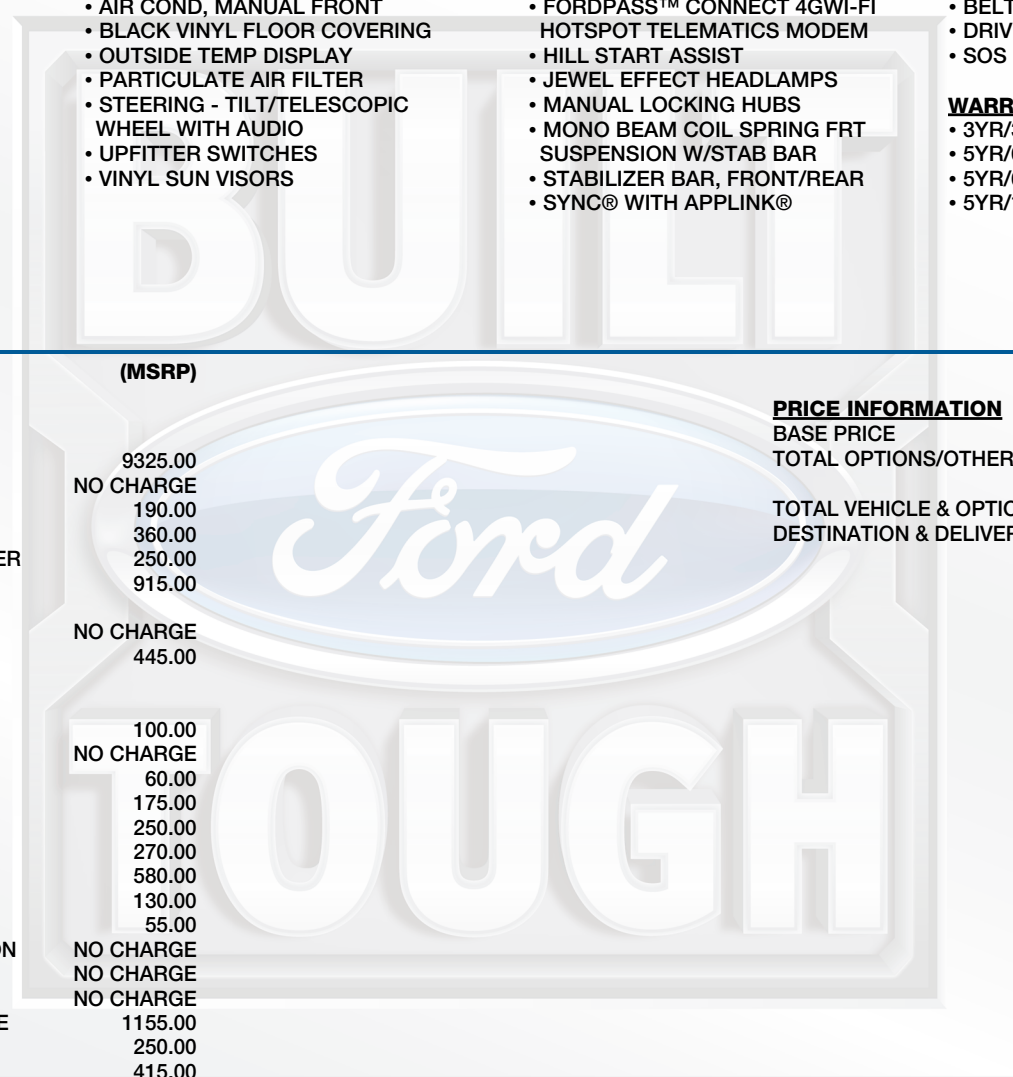

(MSRP)

PRICE INFORMATION

BASE PRICE	\$46,330.00
TOTAL OPTIONS/OTHER	15350.00
TOTAL VEHICLE & OPTIONS/OTHER	61680.00
DESTINATION & DELIVERY	1595.00

(MSRP)

EPA DOT

Fuel Economy and Environment

FUEL ECONOMY RATINGS NOT REQUIRED ON THIS VEHICLE