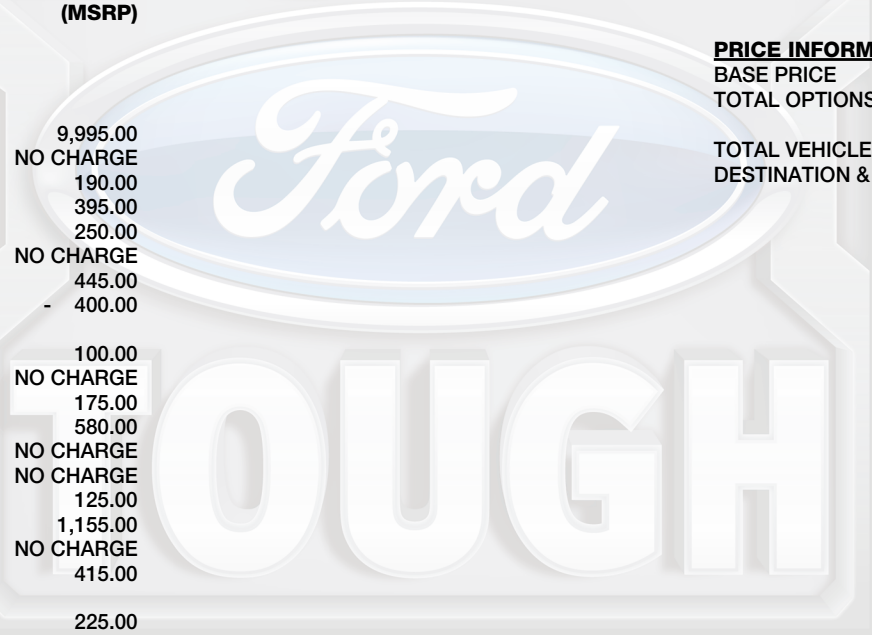

FUNCTIONAL

- 4-WHEEL ANTILOCK BRAKE SYS
- FORDPASS™ CONNECT 5GWI-FI HOTSPOT TELEMATICS MODEM
- HILL START ASSIST
- JEWEL EFFECT HEADLAMPS
- REMOTE KEYLESS ENTRY
- STABILIZER BAR, FRONT/REAR
- SYNC®4 W/8" SCREEN

SAFETY/SECURITY

- ADVANCETRAC™ WITH RSC®
- AIRBAGS - SAFETY CANOPY®
- BELT-MINDER CHIME
- DRIVER/PASSENGER AIR BAGS
- SECURILOCK® ANTI-THEFT SYS
- SOS POST-CRASH ALERT SYS™

WARRANTY

- 3YR/36,000 BUMPER / BUMPER
- 5YR/60,000 POWERTRAIN
- 5YR/60,000 ROADSIDE ASSIST
- 5YR/100,000 DIESEL ENGINE

INCLUDED ON THIS VEHICLE

OPTIONAL EQUIPMENT/OTHER

- 4012-827P01/01/22 BA112Y PREFERRED EQUIPMENT PKG.660A
- 6.7L POWER STROKE V8 DIESEL
- 10-SPEED AUTO TORQSHIFT
- 225/70R19.5G TRACTION TIRES
- 4.30 RATIO LIMITED SLIP AXLE
- RAPID HEAT SUPPLEMENTAL HEATER
- FRONT LICENSE PLATE BRACKET
- PLATFORM RUNNING BOARDS
- FORD PRO UPFIT INTEGR REMOVAL
- 19500# GVWR PACKAGE
- ENGINE BLOCK HEATER
- 50 STATE EMISSIONS
- 120V/400W OUTLET
- HIGH CAPACITY TRAILER TOW PKG
- 40 GAL AFT OF AXLE FUEL TNK
- 410 AMP ALTERNATOR
- HEAVY SERVICE FRONT SUSPENSION
- PAYLOAD PLUS PACKAGE UPGRADE
- DUAL BATTERY
- REAR VIEW CAMERA & PREP KIT
- PRIVACY GLASS
- XL CHROME PACKAGE
- .BACKGLASS DEFROST
- .POWER SLIDING REAR WINDOW
- .FOG LAMPS
- .BRIGHT GRILLE
- .REMOTE START SYSTEM

(MSRP)

9,995.00
NO CHARGE
190.00
395.00
250.00
NO CHARGE
445.00
- 400.00
100.00
NO CHARGE
175.00
580.00
NO CHARGE
NO CHARGE
125.00
1,155.00
NO CHARGE
415.00
225.00

PRICE INFORMATION

BASE PRICE	$55,805.00
TOTAL OPTIONS/OTHER	13,650.00
TOTAL VEHICLE & OPTIONS/OTHER	69,455.00
DESTINATION & DELIVERY	1,795.00

(MSRP)

EPA
DOT

Fuel Economy and Environment

FUEL ECONOMY RATINGS NOT REQUIRED ON THIS VEHICLE

fueleconomy.gov

Calculate personalized estimates and compare vehicles

The FordPass® Connect modem is active and sending vehicle data (e.g., diagnostics) to Ford.** See in-vehicle settings for connectivity options.

*Based on 1977–2022 CY total sales.
**FordPass Connect (optional on select vehicles), the FordPass App and complimentary Connected Service are required for remote features (see FordPass Terms for details). Connected service and features depend on compatible AT&T network availability. Evolving technology/cellular networks/vehicle capability may limit functionality and prevent operation of connected features. Connected service excludes Wi-Fi hotspot.

FORD PROTECT®
Continued Service Plan

Insist on Ford Protect! The only extended service plan fully backed by Ford and honored at every Ford dealership in the U.S., Canada and Mexico. See your Ford dealer or visit www.FordOwner.com.

1FD0X5HT8PEC58508

WARNING: Operating, servicing and maintaining a passenger vehicle, pickup truck, van, or off-road vehicle can expose you to chemicals including engine exhaust, carbon monoxide, phthalates, and lead, which are known to the State of California to cause cancer and birth defects or other reproductive harm. To minimize exposure, avoid breathing exhaust, do not idle the engine except as necessary, service your vehicle in a well-ventilated area and wear gloves or wash your hands frequently when servicing your vehicle. For more information go to www.P65Warnings.ca.gov/passenger-vehicle.

SCAN QR TEXT 1FPEC58508 TO 48028

Msg & Data rates may apply. Text HELP for help

www.ford.com/help/privacy-terms/

This label is affixed pursuant to the Federal Automobile Information Disclosure Act. Gasoline, License, and Title Fees, State and Local taxes are not included. Dealer installed options or accessories are not included unless listed above.

TOTAL MSRP $71,250.00

Whether you decide to lease or finance your vehicle, you'll find the choices that are right for you. See your dealer for details or visit www.ford.com/finance.

SPECIAL ORDER

A497 A 7BX XX 325 001278 05 12 23