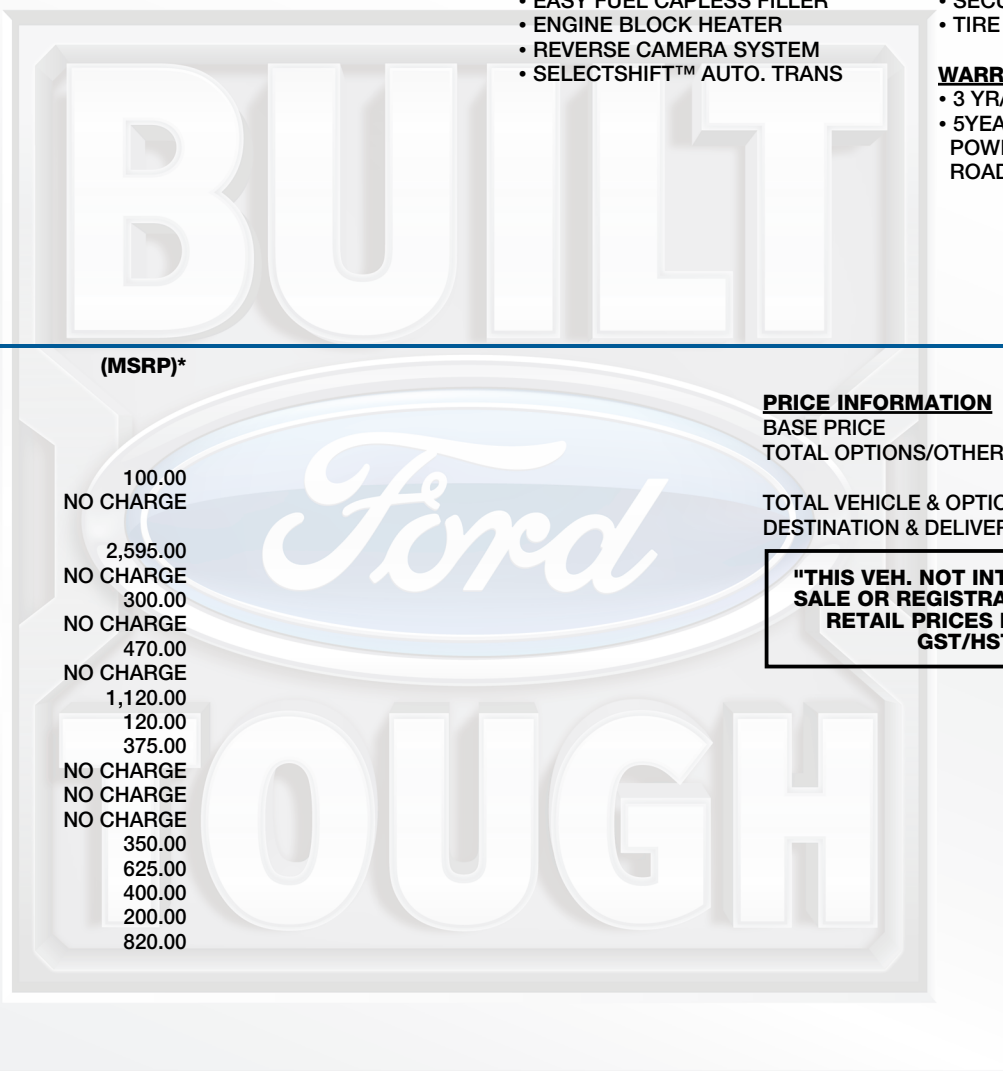

ford.ca

VEHICLE DESCRIPTION

TRANSIT

2024 350 MR PASS XLT AWD
XLT TRIM
3.5L ECOBOOST V6
10-SPEED TRANSMISSION

RK A41532

EXTERIOR
CARBONIZED GRAY
INTERIOR
DARK PALAZZO GREY CLOTH

STANDARD EQUIPMENT

STANDARD EQUIPMENT INCLUDED AT NO EXTRA CHARGE IN THE BASE PRICE BELOW

EXTERIOR

- DAYTIME RUNNING LIGHTS
- WIPERS, VARIABLE INTERVAL

INTERIOR

- LAMPS, DOME/REAR CARGO
- POWER POINTS

FUNCTIONAL

- A/C, MANUAL FRONT
- ABS, POWER 4-WHEEL DISC
- EASY FUEL CAPLESS FILLER
- ENGINE BLOCK HEATER
- REVERSE CAMERA SYSTEM
- SELECTSHIFT™ AUTO. TRANS

SAFETY/SECURITY

- ADVANCETRAC™/ROLL STABILITY CONTROL
- SECURILOCK ANTI-THEFT SYS
- TIRE PRESSURE MONITOR SYS

WARRANTY

- 3 YR/60,000 KM BASIC
- 5YEAR/100,000 KM POWERTRAIN
- ROADSIDE ASSISTANCE 24 HRS

INCLUDED ON THIS VEHICLE

(MSRP)*

OPTIONAL EQUIPMENT/OTHER

2024 MODEL YEAR	100.00
FEDERAL EXCISE TAX	NO CHARGE
CARBONIZED GRAY	NO CHARGE
PREFERRED EQUIPMENT PKG.302A	NO CHARGE
3.5L ECOBOOST V6	2,595.00
3.73 LIMITED SLIP AXLE	NO CHARGE
VINYL F/R FLOOR COVERING	300.00
9550# GVWR PACKAGE	NO CHARGE
PASSIVE ENTRY/START	470.00
50 STATE EMISSIONS	NO CHARGE
REVERSE BRAKE ASSIST	1,120.00
KEYLESS ENTRY PAD	120.00
TOW/HAUL W/ TRAILER WIRING	375.00
ELEC AIR TEMP CONTROL	NO CHARGE
360-DEGREE CAMERA	NO CHARGE
SRW - SILVER STEEL W/ LUGS	NO CHARGE
EXTENDED FUEL TANK (117 L)	350.00
REMOTE START	625.00
RUNNING BOARD	400.00
VINYL MATS FLOOR COVERING	200.00
PRIVACY GLASS	820.00

PRICE INFORMATION

BASE PRICE	$78,295.00
TOTAL OPTIONS/OTHER	7,475.00
TOTAL VEHICLE & OPTIONS/OTHER	85,770.00
DESTINATION & DELIVERY	2,995.00

"THIS VEH. NOT INTENDED FOR SALE OR REGISTRATION IN US" RETAIL PRICES EXCLUDE GST/HST

(MSRP)*

ENERGUIDE

Ask your dealer for the FUEL CONSUMPTION GUIDE or CALL 1-800-387-2000

L/100km NOT APPLICABLE / L/100km NON APPLICABLE

Canada

Demandez le GUIDE DE CONSOMMATION DE CARBURANT à votre concessionnaire ou composez le 1-800-387-2000

**U.S. GOVERNMENT SAFETY RATINGS
COTES DE SÉCURITÉ DU GOUVERNEMENT AMÉRICAIN**

Overall Vehicle Score / Cote globale du véhicule		Not Rated / Non coté
Frontal Crash / Collision frontale	Driver / Conducteur Passenger / Passager	★ ★ ★ ★
Side Crash / Collision latérale	Front seat / Siège avant Rear seat / Siège arrière	★ ★ ★ ★ ★
Rollover / Capotage		Not Rated / Non coté

Star ratings range from 1 to 5 stars (★★★★★), with 5 being the highest. Les cotes varient de 1 à 5 étoiles (★★★★★), 5 étant la cote la plus élevée.

Source: U.S. National Highway Traffic Safety Administration
For more information / Pour de plus amples renseignements
www.safercar.gov

FordPass Connect™

Download the FordPass™ app* and you can:

1. **Access Vehicle Control Features**
2. Remotely start, lock and unlock your vehicle.
   - Locate your vehicle and check approximate fuel range.
   - Receive vehicle health alerts.

1. **Activate 4G LTE Wi-Fi Hotspot**
2. New vehicles include a 3-month or 3GB data (whichever comes first) Wi-Fi trial.
   - Connect up to ten Wi-Fi-equipped devices.

Ask your sales consultant for more details.

Scan code not operational at this time

FOR PLANT USE ONLY

	RAMP ONE/ TERMINAL UN		TOTAL MSRP $88,765.00
	CM8G		* MANUFACTURER'S SUGGESTED RETAIL PRICE = MSRP
	RAMP TWO/ TERMINAL DEUX	FINAL ASSEMBLY PLANT/ USINE DE MONTAGE	* NOTE: THIS PRICE HAS BEEN DEVELOPED AS A GUIDE. DEALERS MAY SELL FOR LESS AND ARE NOT UNDER ANY OBLIGATION TO ACCEPT THIS SUGGESTED RETAIL PRICE.
		KANSAS CITY	
	METHOD OF TRANSP/ MODE DE TRANSPORT	ITEM #: B6-X987 O/T 5	
	CONVOY	RC182 N RE 2X 435 000077 03 18 24	

1FBAX9CG1RKA41532

Ford FORD PROTECT
Insist on Ford Protect! The only extended service plan fully backed by Ford and honored at every Ford dealership in the US and Canada. See your Ford dealer for additional details, or visit www.ford.ca for more information.