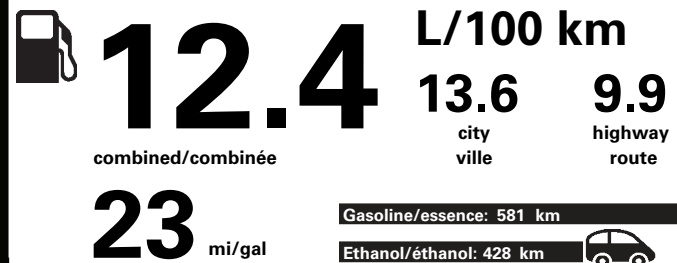

SAFETY/SECURITY

- DRIVER SIDE AIR BAG
- FRONT PASS SIDE AIR BAG
- LATCH CHILD RESTRAINT SYS
- PERIMETER ALARM
- PERSONAL SAFETY SYSTEM
- SAFETY CANOPY
- SECURILOCK ANTI-THEFT SYS
- SOS POST CRASH ALERT SYST

WARRANTY

- 3 YR/60,000 KM BASIC
- 5YEAR/100,000 KM POWERTRAIN
- ROADSIDE ASSISTANCE 24 HRS

INCLUDED ON THIS VEHICLE

(MSRP)*

EQUIPMENT GROUP 301A

OPTIONAL EQUIPMENT/OTHER

- 2018 MODEL YEAR
- FEDERAL EXCISE TAX
- INGOT SILVER METALLIC
- .FLEXIBLE FUEL

100.00
NO CHARGE

PRICE INFORMATION

BASE PRICE	$47,688.00
TOTAL OPTIONS/OTHER	100.00
TOTAL VEHICLE & OPTIONS/OTHER	47,788.00
DESTINATION & DELIVERY	1,750.00

(MSRP)*

"THIS VEH. NOT INTENDED FOR SALE OR REGISTRATION IN US" RETAIL PRICES EXCLUDE GST/HST

TOTAL MSRP $49,538.00

* MANUFACTURER'S SUGGESTED RETAIL PRICE = MSRP
* NOTE: THIS PRICE HAS BEEN DEVELOPED AS A GUIDE. DEALERS MAY SELL FOR LESS AND ARE NOT UNDER ANY OBLIGATION TO ACCEPT THIS SUGGESTED RETAIL PRICE.

RAMP ONE/
TERMINAL UN

CA72

RAMP TWO/
TERMINAL DEUX

FINAL ASSEMBLY PLANT/
USINE DE MONTAGE

CHICAGO

METHOD OF TRANSP /
MODE DE TRANSPORT

CONVOY

ITEM #: B7-158A O/T 5

JE241 N REC2X 815 001120 05 24 18

E85 Gasoline-Ethanol Vehicle
Véhicule à essence-éthanol

Fuel Consumption / Consommation de carburant

Annual fuel COST
for an annual distance of 20,000 km, and an average fuel price of $0.98 per litre

$ 2 430

Coût annuel en carburant

pour une distance annuelle de 20 000 km, et un prix moyen du carburant de 0,98 $ par litre

Full-size cars range from /
Les voitures grandes berlines font
entre

2.3 - 17.1 L_e/100 km

L_e is gasoline litre equivalent
L_e signifie litre équivalent d'essence