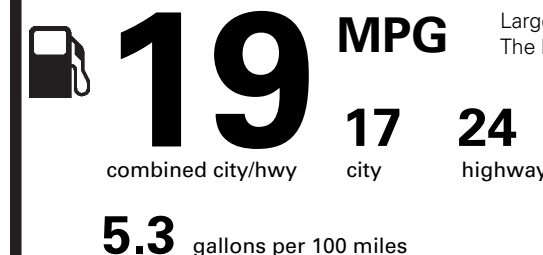

PRICE INFORMATION

BASE PRICE	\$39,050.00
TOTAL OPTIONS/OTHER	1,790.00
TOTAL VEHICLE & OPTIONS/OTHER	40,840.00
DESTINATION & DELIVERY	995.00

TOTAL MSRP \$41,835.00

This label is affixed pursuant to the Federal Automobile Information Disclosure Act. Gasoline, License, and Title Fees, State and Local taxes are not included. Dealer installed options or accessories are not included unless listed above.

RAMP ONE	CA2G
RAMP TWO	FINAL ASSEMBLY PLANT CHICAGO
METHOD OF TRANSP.	CONVOY
ITEM #:	16-4301 O/T 2
	JF261 N RA 2X 840 000071 06 26 18

EPA DOT Fuel Economy and Environment

Gasoline Vehicle

Fuel Economy

Large Cars range from 14 to 104 MPG. The best vehicle rates 136 MPGe.