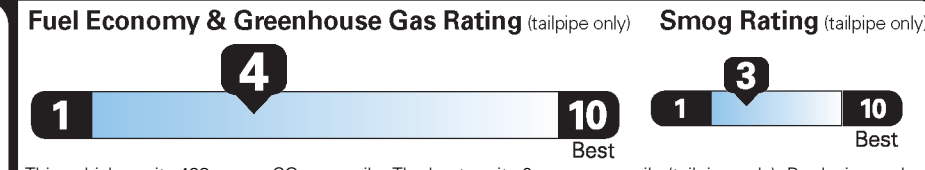

Fuel Economy

Large Cars range from 14 to 104 MPG. The best vehicle rates 136 MPGe. Values are based on gasoline and do not reflect performance and ratings based on E85.

21 MPG combined city/hwy

18 MPG city

27 MPG highway

4.8 gallons per 100 miles

Driving Range

Gasoline: 399 miles

Ethanol (E85): 304 miles

You spend **\$1,750** more in fuel costs over 5 years compared to the average new vehicle.

Annual fuel cost **\$1,700**

Actual results will vary for many reasons, including driving conditions and how you drive and maintain your vehicle. The average new vehicle gets 27 MPG and costs \$6,750 to fuel over 5 years. Cost estimates are based on 15,000 miles per year at \$2.40 per gallon. This is a dual fueled automobile. MPGe is miles per gasoline gallon equivalent. Vehicle emissions are a significant cause of climate change and smog.