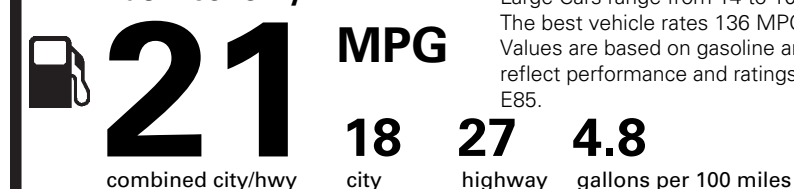

PRICE INFORMATION

BASE PRICE	\$37,105.00
TOTAL OPTIONS/OTHER	4,755.00
TOTAL VEHICLE & OPTIONS/OTHER	41,860.00
DESTINATION & DELIVERY	875.00

EPA DOT

Fuel Economy and Environment

E85 Flexible-Fuel Vehicle Gasoline-Ethanol (E85)

Fuel Economy

Large Cars range from 14 to 104 MPG. The best vehicle rates 136 MPGe. Values are based on gasoline and do not reflect performance and ratings based on E85.

You spend **\$1,750**

more in fuel costs over 5 years compared to the average new vehicle.

Actual results will vary for many reasons, including driving conditions and how you drive and maintain your vehicle. The average new vehicle gets 27 MPG and costs \$6,750 to fuel over 5 years. Cost estimates are based on 15,000 miles per year at \$2.40 per gallon. This is a dual fueled automobile. MPGe is miles per gasoline gallon equivalent. Vehicle emissions are a significant cause of climate change and smog.