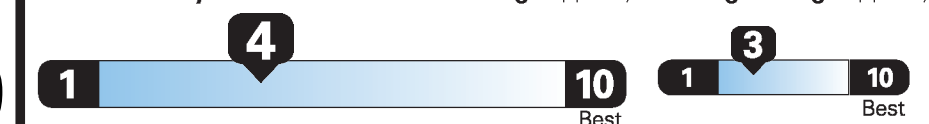

Fuel Economy & Greenhouse Gas Rating (tailpipe only) Smog Rating (tailpipe only)

This vehicle emits 423 grams CO₂ per mile. The best emits 0 grams per mile (tailpipe only). Producing and distributing fuel also create emissions; learn more at fueleconomy.gov.

Actual results will vary for many reasons, including driving conditions and how you drive and maintain your vehicle. The average new vehicle gets 27 MPG and costs $6,750 to fuel over 5 years. Cost estimates are based on 15,000 miles per year at $2.40 per gallon. This is a dual fueled automobile. MPGe is miles per gasoline gallon equivalent. Vehicle emissions are a significant cause of climate change and smog.

fueleconomy.gov

Calculate personalized estimates and compare vehicles

Smartphone QR Code™

GOVERNMENT 5-STAR SAFETY RATINGS

Overall Vehicle Score ★★★★★

Based on the combined ratings of frontal, side and rollover. Should ONLY be compared to other vehicles of similar size and weight.

Frontal Crash	Driver Passenger	★★★★★

Based on the risk of injury in a frontal impact. Should ONLY be compared to other vehicles of similar size and weight.

Side Crash	Front seat Rear seat	★★★★★

Based on the risk of injury in a side impact.

Rollover	★★★★

Based on the risk of rollover in a single-vehicle crash.

Star ratings range from 1 to 5 stars (★★★★★), with 5 being the highest.

Source: National Highway Traffic Safety Administration (NHTSA).

www.safercar.gov or 1-888-327-4236