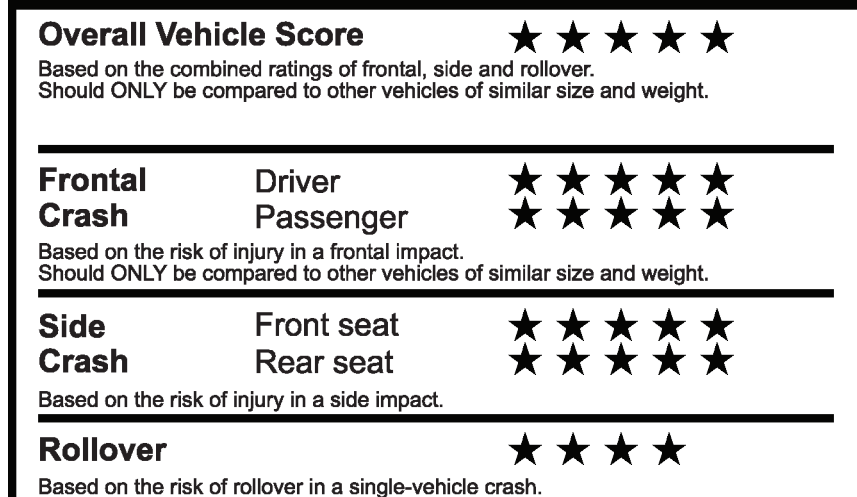

GOVERNMENT 5-STAR SAFETY RATINGS

Star ratings range from 1 to 5 stars (★★★★★), with 5 being the highest. Source: National Highway Traffic Safety Administration (NHTSA). www.safercar.gov or 1-888-327-4236