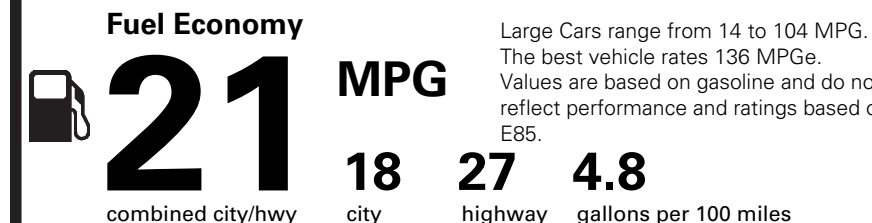

FUNCTIONAL

- 4-WHL DISC BRAKES W / ABS
- AM/FM SINGLE CD/MP3/6SPKR
- CURVE CONTROL
- MYKEY®
- REAR VIEW CAMERA
- REMOTE KEYLESS ENTRY
- REMOTE START
- REVERSE SENSING SYSTEM
- SECURICODE KEYLESS KEYPAD
- SIRIUSXM® - SVC N/A AK&HI
- TORQUE VECTORING CONTROL

SAFETY/SECURITY

- AIRBAG - DRIVER KNEE
- AIRBAGS - DUAL STAGE FRONT
- AIRBAGS - FRONT SEAT MOUNTED SIDE IMPACT
- AIRBAGS - SIDE AIR CURTAINS
- FRT-PASS SENSING SYSTEM
- PERIMETER ALARM
- SECURILOCK® ANTI-THEFT SYS
- SOS POST CRASH ALERT SYS
- TPMS

WARRANTY

- 3YR/36,000 BUMPER / BUMPER
- 5YR/60,000 POWERTRAIN
- 5YR/60,000 ROADSIDE ASSIST

INCLUDED ON THIS VEHICLE

(MSRP)

EQUIPMENT GROUP 201A

1,050.00

- •AUDIO - W/IP CENTER CH SPEAKE
- •HMI W/8" SCREEN PAINTED FP
- •SYNC3/SIRIUSXM
- •PUSH BUTTON START W/REMOTE

OPTIONAL EQUIPMENT/OTHER

- 2018 MODEL YEAR
- WHITE PLATINUM MET TRI-COAT 595.00
- .FLEXIBLE FUEL
- HEATED FRONT SEATS
- VOICE ACT NAVIGATION SYS 795.00
- 2.77 RATIO REGULAR AXLE NO CHARGE
- LEATHER SEATING 1,495.00

PRICE INFORMATION

BASE PRICE	$30,120.00
TOTAL OPTIONS/OTHER	3,935.00
TOTAL VEHICLE & OPTIONS/OTHER	34,055.00
DESTINATION & DELIVERY	875.00

EPA DOT Fuel Economy and Environment

E85 Flexible-Fuel Vehicle Gasoline-Ethanol (E85)

You spend **$1,750** more in fuel costs over 5 years compared to the average new vehicle.