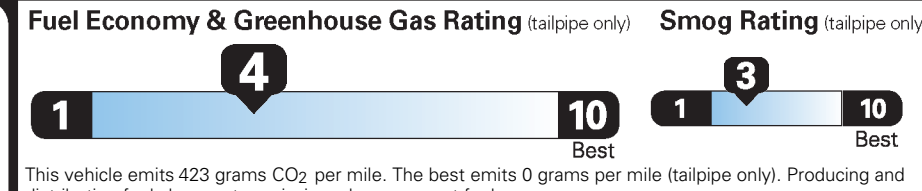

### EPA DOT Fuel Economy and Environment

E85 Flexible-Fuel Vehicle Gasoline-Ethanol (E85)

You spend **\$1,750** more in fuel costs over 5 years compared to the average new vehicle.

Annual fuel cost **\$1,700**

Actual results will vary for many reasons, including driving conditions and how you drive and maintain your vehicle. The average new vehicle gets 27 MPG and costs \$6,750 to fuel over 5 years. Cost estimates are based on 15,000 miles per year at \$2.40 per gallon. This is a dual fueled automobile. MPGe is miles per gasoline gallon equivalent. Vehicle emissions are a significant cause of climate change and smog.