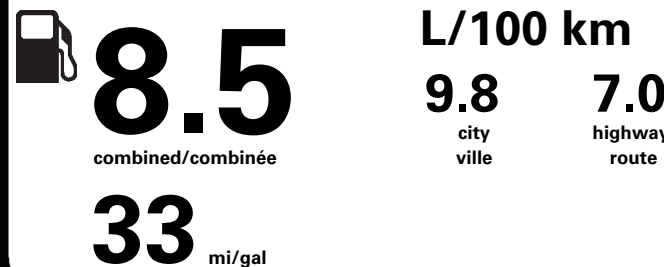

SAFETY/SECURITY

- AIRBAGS, DRIVER & PASS
- DRIVER KNEE AIRBAG
- LATCH CHILD RESTRAINT SYS
- PASSIVE ANTI-THEFT SYSTEM
- SAFETY BELTS, REAR 3-POINT
- SIDE AIR BAGS
- SIDE AIR CURTAINS

WARRANTY

- 3 YR/60,000 KM BASIC
- 5YEAR/100,000 KM POWERTRAIN
- ROADSIDE ASSISTANCE 24 HR

INCLUDED ON THIS VEHICLE

(MSRP)*

EQUIPMENT GROUP 200A

OPTIONAL EQUIPMENT/OTHER

- 2018 MODEL YEAR
- FEDERAL EXCISE TAX 100.00
- SE SPORT PACKAGE 1,000.00
- 17" MACHINED ALUMINUM WHLS
- FOG LAMPS
- FULL BODY STYLING KIT
- SELECT SHIFT W/PADDLE SHIFTER
- WINTER PACKAGE 700.00
- HEATED SEATS
- HEATED STEERING WHEEL
- HEATED EXTERIOR MIRRORS
- ALL-WEATHER FLOOR MATS
- 50 STATE EMISSIONS NO CHARGE

PRICE INFORMATION

BASE PRICE	$21,668.00
TOTAL OPTIONS/OTHER	1,800.00
TOTAL VEHICLE & OPTIONS/OTHER	23,468.00
DESTINATION & DELIVERY	1,750.00

"THIS VEH. NOT INTENDED FOR SALE OR REGISTRATION IN US" RETAIL PRICES EXCLUDE GST/HST

TOTAL MSRP $25,218.00

* MANUFACTURER'S SUGGESTED RETAIL PRICE = MSRP
* NOTE: THIS PRICE HAS BEEN DEVELOPED AS A GUIDE. DEALERS MAY SELL FOR LESS AND ARE NOT UNDER ANY OBLIGATION TO ACCEPT THIS SUGGESTED RETAIL PRICE.

RAMP ONE/
TERMINAL UN

CA65

RAMP TWO/
TERMINAL DEUX

FINAL ASSEMBLY PLANT/
USINE DE MONTAGE

MICHIGAN

METHOD OF TRANSP /
MODE DE TRANSPORT

CONVOY

ITEM #: B3-H001 O/T 2

JB271 N REC2X 820 001470 02 27 18

Gasoline Vehicle
Véhicule à essence

Fuel Consumption / Consommation de carburant

Annual fuel COST
for an annual distance of 20,000 km, and an average fuel price of $0.98 per litre

$ 1 666

Coût annuel en carburant
pour une distance annuelle de 20 000 km, et un prix moyen du carburant de 0,98 $ par litre

Compact cars range from /
Les voitures compactes font entre

2.2 - 17.1 L_e/100 km

L_e is gasoline litre equivalent
L_e signifie litre équivalent d'essence

Carbon Dioxide Rating / Indice de dioxyde de carbone

Smog Rating / Indice de Smog

Tailpipe emissions only / Émissions du tuyau d'échappement seulement

Estimates are based on Government of Canada approved criteria and testing methods. Vehicle's actual fuel consumption will vary.

Estimations établies selon des méthodes d'essai et des critères approuvés par le gouvernement du Canada. La consommation de carburant réelle du véhicule variera.

For more information visit

vehicles.nrcan.gc.ca

Pour plus d'information visitez

vehicules.nrcan.gc.ca

**U.S. GOVERNMENT SAFETY RATINGS
COTES DE SÉCURITÉ DU GOUVERNEMENT AMÉRICAIN**

Overall Vehicle Score /
Cote globale du véhicule ★★★★★

Frontal Crash / Collision frontale
Driver / Conducteur ★★★★★
Passenger / Passager ★★★★★

Side Crash / Collision latérale
Front seat / Siège avant ★★★★★
Rear seat / Siège arrière ★★★★★

Rollover / Capotage ★★★★★

Star ratings range from 1 to 5 stars (★★★★★), with 5 being the highest.
Les cotes varient de 1 à 5 étoiles (★★★★★), 5 étant la cote la plus élevée.

Source: U.S. National Highway Traffic Safety Administration
For more information / Pour de plus amples renseignements
www.safercar.gov

1FADP3K2XJL290444

Go Further

ford.ca

Scan code not operational at this time

FOR PLANT USE ONLY

Insist on Ford Protect! The only extended service plan fully backed by Ford and honored at every Ford dealership in the US and Canada. See your Ford dealer for additional details, or visit www.ford.ca for more information.

Personalize your vehicle with Ford Custom Accessories. Genuine Ford Accessories are engineered for your vehicle and can be included under the Ford New Vehicle Limited Warranty. Certain conditions, limitations and exclusions apply. See your Dealer for details.