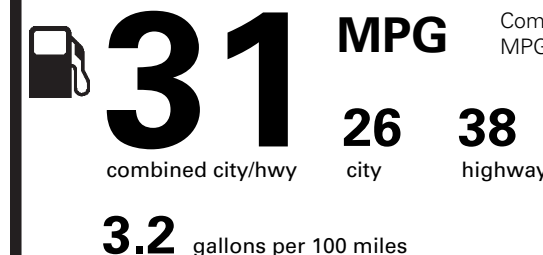

PRICE INFORMATION

BASE PRICE	\$19,150.00
TOTAL OPTIONS/OTHER	1,490.00
TOTAL VEHICLE & OPTIONS/OTHER	20,640.00
DESTINATION & DELIVERY	875.00

EPA DOT

Fuel Economy and Environment

Gasoline Vehicle

Fuel Economy