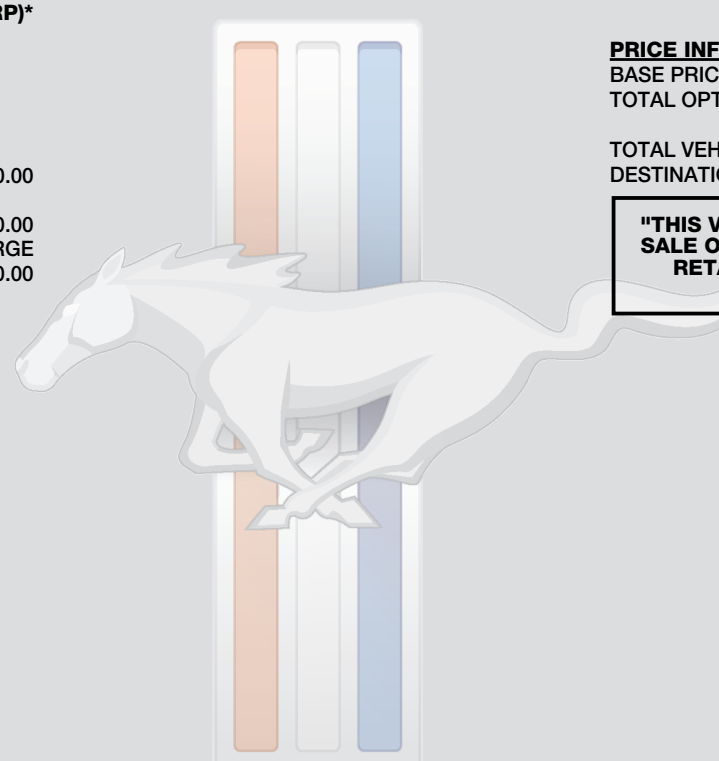

STANDARD EQUIPMENT INCLUDED AT NO EXTRA CHARGE IN THE BASE PRICE BELOW

EXTERIOR

- LED HEADLAMPS
- LED TAIL LIGHTS
- DAYTIME RUNNING LIGHTS
- EXHAUST, DUAL BRIGHT TIPS
- MIRRORS, DUAL POWER

INTERIOR

- AM/FM, MP3
- CONSOLE, W/ARMREST
- FLOOR MATS, FRONT
- ILLUMINATED ENTRY
- MIRROR, AUTODIMMING
- SEATS, CLOTH BUCKET
- MANUAL 4-WAY DRIVER SEAT
- MANUAL 2-WAY FRT PASS SEAT
- STEER WHEEL, LTH W/CONTROLS
- SYNC VOICE ACTIVATED SYS

FUNCTIONAL

- A/C, MANUAL
- ADVANCETRAC CONTROL
- BRAKES, ANTI-LOCK
- BRAKES, POWER 4-WHL DISC
- ELEC PWR ASSIST STEERING
- ENGINE BLOCK HEATER
- INTELLIGENT ACCESS
- MYKEY
- REVERSE CAMERA SYSTEM

SAFETY/SECURITY

- AIRBAGS, DRIVER & PASS
- DRIVER SIDE AIR BAG
- FRONT PASS SIDE AIR BAG
- LATCH CHILD RESTRAINT SYS
- PERIMETER ALARM
- SECURILOCK ANTI-THEFT SYS
- SOS POST CRASH ALERT SYST
- TIRE PRESSURE MONITOR SYS

WARRANTY

- 3 YR/60,000 KM BASIC
- 5YEAR/100,000 KM POWERTRAIN
- ROADSIDE ASSISTANCE 24 HRS

INCLUDED ON THIS VEHICLE

(MSRP)*

EQUIPMENT GROUP 100A

OPTIONAL EQUIPMENT/OTHER

2019 MODEL YEAR	
FEDERAL EXCISE TAX	100.00
.17 SPARKLE SILVER ALUM WHEEL	
PREMIUM FLOOR LINERS FR/RR	150.00
50 STATE EMISSIONS	NO CHARGE
MINI SPARE WHEEL & TIRE	200.00

PRICE INFORMATION

BASE PRICE	$30,699.00
TOTAL OPTIONS/OTHER	450.00
TOTAL VEHICLE & OPTIONS/OTHER	31,149.00
DESTINATION & DELIVERY	1,750.00

"THIS VEH. NOT INTENDED FOR SALE OR REGISTRATION IN US" RETAIL PRICES EXCLUDE GST/HST

Gasoline Vehicle
Véhicule à essence