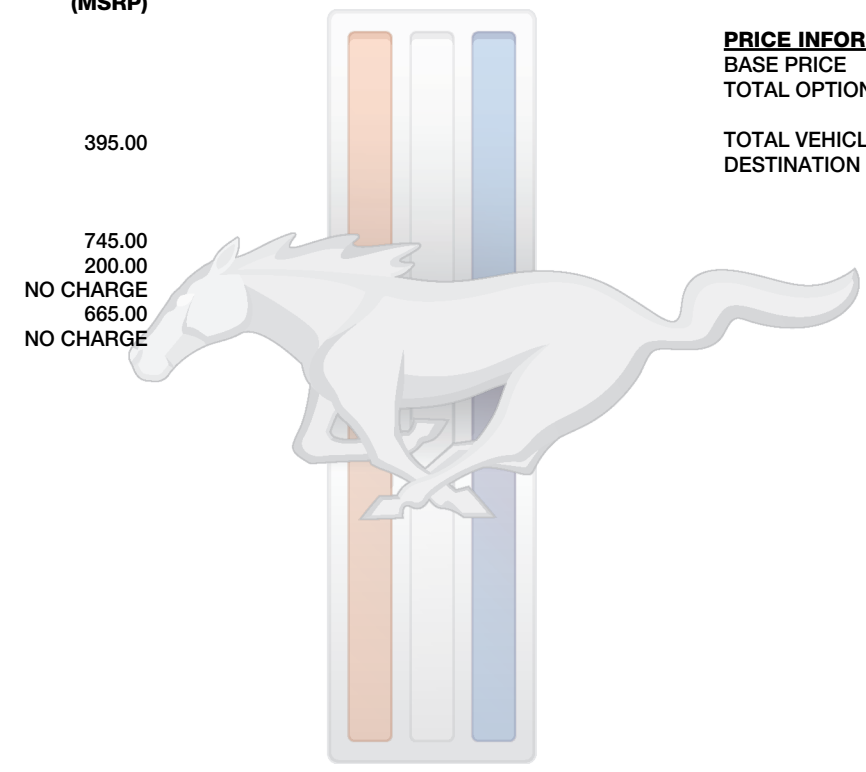

WARRANTY

- 3YR/36000 BUMPER TO BUMPER
- 5YR/60,000 POWERTRAIN
- 5YR/60,000 ROADSIDE ASSIST

INCLUDED ON THIS VEHICLE

EQUIPMENT GROUP 100A

OPTIONAL EQUIPMENT/OTHER

- 2026 MODEL YEAR
- ADRIATIC BLUE METALLIC 395.00
- .18 PTD SHADOW SILVER CAST ALU
- .3.15 RATIO LIMITED SLIP AXLE
- .235/50ZR 18 BSW ALL-SEAS TIRE 745.00
- CONN PKG:1 TIME 7YR 200.00
- PRM FL LNRS FR/RR W/ CPT MATS
- SPOILER DELETE NO CHARGE
- MINI SPARE WHEEL & TIRE 665.00
- FLR MATS FRT-CARPETED BLACK NO CHARGE

(MSRP)

PRICE INFORMATION

BASE PRICE	\$32,640.00
TOTAL OPTIONS/OTHER	2,005.00
TOTAL VEHICLE & OPTIONS/OTHER	34,645.00
DESTINATION & DELIVERY	1,995.00

(MSRP)

EPA DOT Fuel Economy and Environment

Gasoline Vehicle