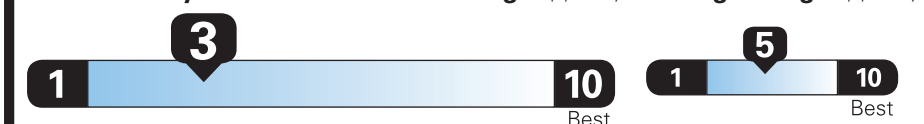

WARRANTY

- 3YR/36000 BUMPER TO BUMPER
- 5YR/60,000 POWERTRAIN
- 5YR/60,000 ROADSIDE ASSIST

INCLUDED ON THIS VEHICLE

(MSRP)

EQUIPMENT GROUP 700A

3,995.00

- •PREMIER TRIM W/COLOR ACCENT

OPTIONAL EQUIPMENT/OTHER

2024 MODEL YEAR	
BLUE EMBER METALLIC	295.00
TECH PACK	NO CHARGE
.B&O SOUND SYSTEM,12 SPKR	
.SECURITY PACKAGE	
3.73 TORSEN REAR AXLE	
DARK HORSE APPEARANCE PACKAGE	2,495.00
.BLUE CALIPERS W/BLUE LOGO	
DARK HORSE HANDLING PACKAGE	5,495.00
.19(10.5F/11R) TRNSHD DK-PTD A	
.305(FR),315(RR)/30R19	
.SPOILER W/GURNEY FLAP	
PRM FL LNRS FR/RR W/ CPT MATS	200.00
WIRELESS CHARGER	NO CHARGE
PAINTED HOOD & ACCENT STRIPE	5,495.00
.PAINTED TARNISH DK/SHADOW BLK	
*** GAS GUZZLER TAX ***	1,300.00

DEALER INSTALLED OPTIONS

Full Outdoor Veh Cvr-Blue	600.00

PRICE INFORMATION

BASE PRICE	$58,185.00
TOTAL OPTIONS/OTHER	19,875.00
TOTAL VEHICLE & OPTIONS/OTHER	78,060.00
DESTINATION & DELIVERY	1,595.00

EPA DOT Fuel Economy and Environment

Gasoline Vehicle

Fuel Economy
17 MPG
combined city/hwy city highway

Subcompact Cars range from 15 to 113 MPG. The best vehicle rates 140 MPGe.

You spend
$6,250

more in fuel costs over 5 years compared to the average new vehicle.

5.9 gallons per 100 miles **$1,300** gas guzzler tax

Annual fuel cost
$3,200

Fuel Economy & Greenhouse Gas Rating (tailpipe only) Smog Rating (tailpipe only)

This vehicle emits 535 grams CO₂ per mile. The best emits 0 grams per mile (tailpipe only). Producing and distributing fuel also create emissions; learn more at fueleconomy.gov.

Actual results will vary for many reasons, including driving conditions and how you drive and maintain your vehicle. The average new vehicle gets 28 MPG and costs $9,750 to fuel over 5 years. Cost estimates are based on 15,000 miles per year at $3.60 per gallon. MPGe is miles per gasoline gallon equivalent. Vehicle emissions are a significant cause of climate change and smog.

fueleconomy.gov

Calculate personalized estimates and compare vehicles

GOVERNMENT 5-STAR SAFETY RATINGS

Overall Vehicle Score Not Rated

Based on the combined ratings of frontal, side and rollover. Should ONLY be compared to other vehicles of similar size and weight.

Frontal Crash	Driver Passenger	Not Rated
		Not Rated

Based on the risk of injury in a frontal impact. Should ONLY be compared to other vehicles of similar size and weight.

Side Crash	Front seat Rear seat	Not Rated
		Not Rated

Based on the risk of injury in a side impact.

Rollover Not Rated

Based on the risk of rollover in a single-vehicle crash.

Star ratings range from 1 to 5 stars (★★★★★), with 5 being the highest.

Source: National Highway Traffic Safety Administration (NHTSA).

www.safercar.gov or 1-888-327-4236