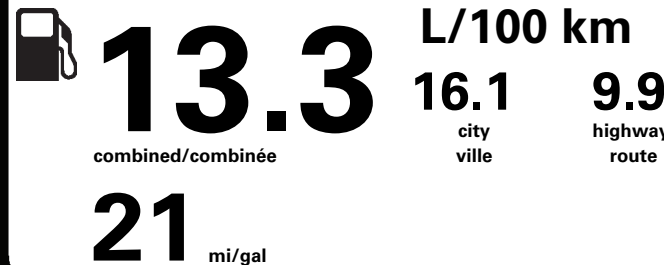

Fuel Consumption / Consommation de carburant

Annual fuel **COST**
for an annual distance of 20,000 km, and an average fuel price of $1.02 per litre

$ 2 713

Coût annuel en carburant
pour une distance annuelle de 20 000 km, et un prix moyen du carburant de 1,02 $ par litre

Subcompact cars range from /
Les voitures sous-compactes font
entre

2.1 - 15.1 L_e/100 km

L_e is gasoline litre equivalent
L_e signifie litre équivalent d'essence

Carbon Dioxide Rating / Indice de dioxyde de carbone

Tailpipe emissions only / Émissions du tuyau d'échappement seulement

Smog Rating / Indice de Smog

Estimates are based on Government of Canada approved criteria and testing methods. Vehicle's actual fuel consumption will vary.

Estimations établies selon des méthodes d'essai et des critères approuvés par le gouvernement du Canada. La consommation de carburant réelle du véhicule variera.

For more information visit

vehicles.nrcan.gc.ca

Pour plus d'information visitez

vehicules.nrcan.gc.ca

U.S. GOVERNMENT SAFETY RATINGS
COTES DE SÉCURITÉ DU GOUVERNEMENT AMÉRICAIN

Overall Vehicle Score / Cote globale du véhicule	★★★★★
Frontal Crash / Collision frontale	★★★★★
Side Crash / Collision latérale	★★★★★
Rollover / Capotage	★★★★★

Star ratings range from 1 to 5 stars (★★★★★), with 5 being the highest. Les cotes varient de 1 à 5 étoiles (★★★★★), 5 étant la cote la plus élevée.

Source: U.S. National Highway Traffic Safety Administration
For more information / Pour de plus amples renseignements
www.safercar.gov

1FA6P8K07K5506244

Go Further

ford.ca

Scan code not operational at this time

FOR PLANT USE ONLY

Insist on Ford Protect! The only extended service plan fully backed by Ford and honored at every Ford dealership in the US and Canada. See your Ford dealer for additional details, or visit www.ford.ca for more information.

Personalize your vehicle with Ford Custom Accessories. Genuine Ford Accessories are engineered for your vehicle and can be included under the Ford New Vehicle Limited Warranty. Certain conditions, limitations and exclusions apply. See your Dealer for details.