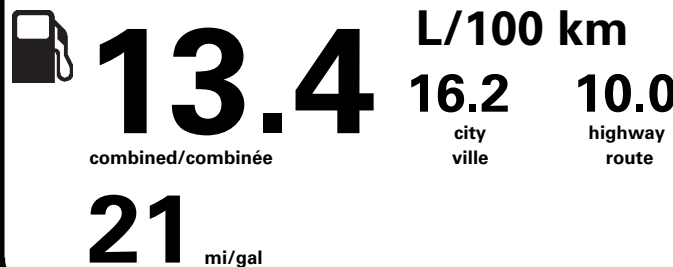

WARRANTY

- 3 YR/60,000 KM BASIC
- 5YEAR/100,000 KM POWERTRAIN
- ROADSIDE ASSISTANCE 24 HRS

INCLUDED ON THIS VEHICLE

(MSRP)*

EQUIPMENT GROUP 401A

2,200.00

- •PREMIER TRIM W/CLR ACCENT GRP
- •PREM FLOOR MATS W/ACC STITCH
- •FORD SAFE & SMART PACKAGE
- •ADAPTIVE CRUISE CONTROL
- •VOICE-ACT TOUCH-SCR NAV SYS

OPTIONAL EQUIPMENT/OTHER

- 2021 MODEL YEAR
- FEDERAL EXCISE TAX
- .CLIMATE CTRL FRT SEAT-HTD/CLD
- P265/35R20 W-RATED TIRE
- 3.55 RATIO LIMITED SLIP AXLE
- ACTIVE VALVE PERFORMANCE EXH
- 20 PREMIUM-PAINTED ALUM WHEEL
- 50 STATE EMISSIONS

100.00
NO CHARGE
NO CHARGE
1,000.00
1,500.00
NO CHARGE

PRICE INFORMATION

BASE PRICE	$48,710.00
TOTAL OPTIONS/OTHER	4,800.00
TOTAL VEHICLE & OPTIONS/OTHER DESTINATION & DELIVERY	53,510.00
	1,800.00

"THIS VEH. NOT INTENDED FOR SALE OR REGISTRATION IN US" RETAIL PRICES EXCLUDE GST/HST

RAMP ONE/TERMINAL UN	CM51	TOTAL MSRP $55,310.00
RAMP TWO/TERMINAL DEUX	FLAT ROCK	
METHOD OF TRANSP / MODE DE TRANSPORT	CONVOY	
ITEM #: B8-G111 O/T 1	SPECIAL ORDER	
	LM161 R RE 2X 115 000922 12 16 20	

* MANUFACTURER'S SUGGESTED RETAIL PRICE = MSRP
* NOTE: THIS PRICE HAS BEEN DEVELOPED AS A GUIDE. DEALERS MAY SELL FOR LESS AND ARE NOT UNDER ANY OBLIGATION TO ACCEPT THIS SUGGESTED RETAIL PRICE.

Gasoline Vehicle
Véhicule à essence

Fuel Consumption / Consommation de carburant

Annual fuel COST
for an annual distance of 20,000 km, and an average fuel price of $1.25 per litre

$ 3 350

Coût annuel en carburant
pour une distance annuelle de 20 000 km, et un prix moyen du carburant de 1,25 $ par litre

Subcompact cars range from /
Les voitures sous-compactes font
entre
2.1 - 16.7 L_e/100 km

L_e is gasoline litre equivalent
L_e signifie litre équivalent d'essence