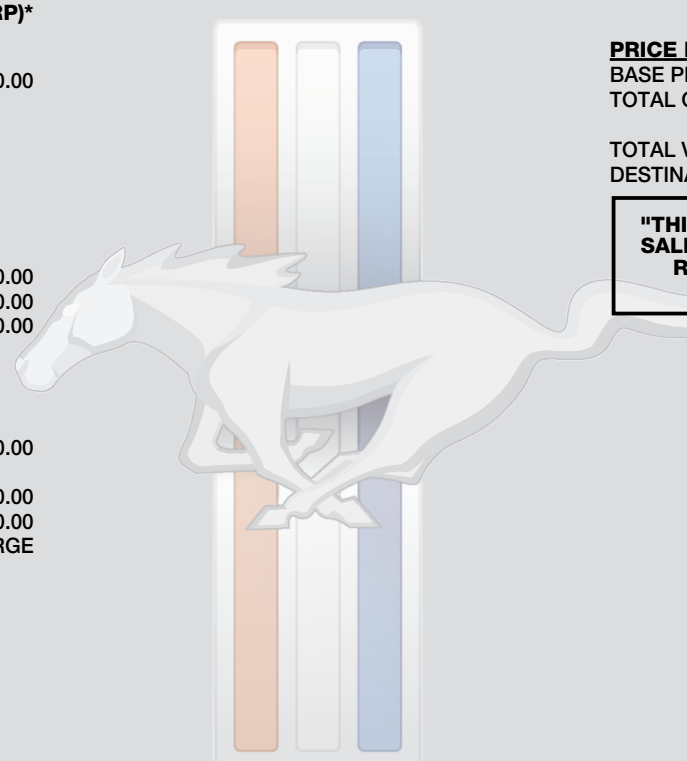

100.00
1,750.00
4,200.00

1,500.00
1,000.00
150.00
NO CHARGE

PRICE INFORMATION

BASE PRICE	\$47,525.00
TOTAL OPTIONS/OTHER	11,050.00
TOTAL VEHICLE & OPTIONS/OTHER DESTINATION & DELIVERY	58,575.00
	1,750.00