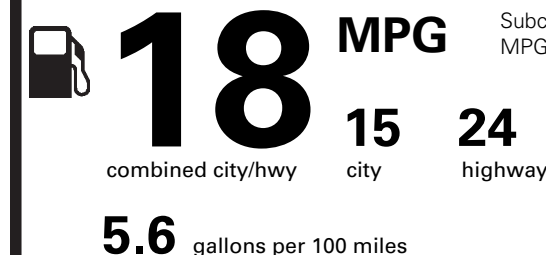

OPTIONAL EQUIPMENT/OTHER

- .P235/50R18 BSW ALL-SEAS TIRE
- RAISED BLADE DECKLID SPOILER
- 3.55 RATIO LIMITED SLIP AXLE
- 50 STATE EMISSIONS
- VOICE-ACT TOUCHSCREEN NAV SYS

NO CHARGE
NO CHARGE
795.00

PRICE INFORMATION

BASE PRICE	\$35,355.00
TOTAL OPTIONS/OTHER	2,795.00
TOTAL VEHICLE & OPTIONS/OTHER	38,150.00
DESTINATION & DELIVERY	995.00

EPA DOT Fuel Economy and Environment

Gasoline Vehicle

Fuel Economy

Subcompact Cars range from 14 to 124 MPG. The best vehicle rates 136 MPGe.