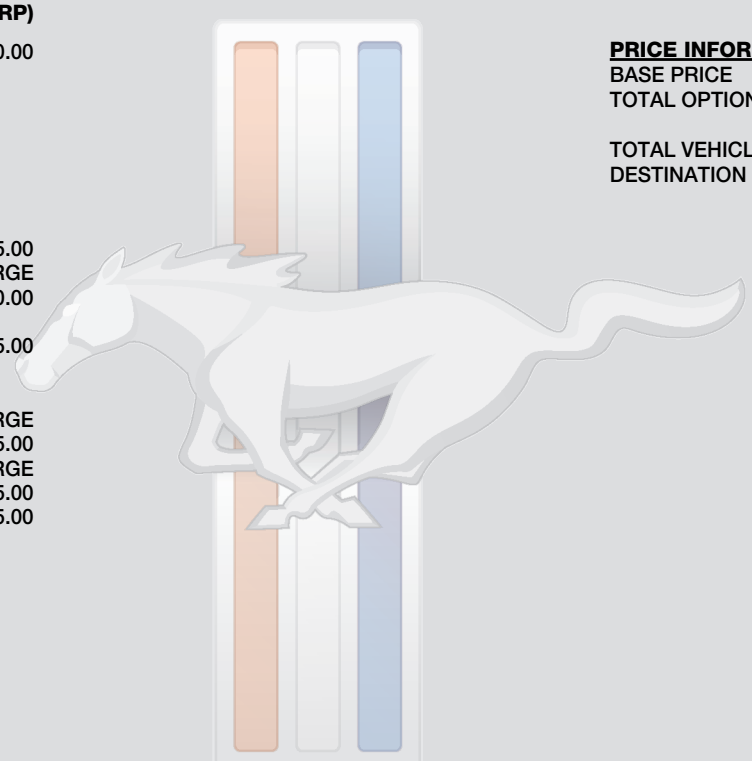

PRICE INFORMATION

BASE PRICE	\$39,355.00
TOTAL OPTIONS/OTHER	10975.00
TOTAL VEHICLE & OPTIONS/OTHER	50330.00
DESTINATION & DELIVERY	995.00

EPA DOT Fuel Economy and Environment

Gasoline Vehicle

Fuel Economy