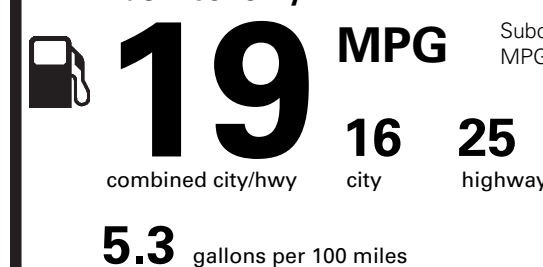

NO CHARGE

PRICE INFORMATION

BASE PRICE	\$39,355.00
TOTAL OPTIONS/OTHER	10,975.00
TOTAL VEHICLE & OPTIONS/OTHER DESTINATION & DELIVERY	50,330.00
	995.00

(MSRP)

EPA DOT

Fuel Economy and Environment

Gasoline Vehicle

Fuel Economy

Subcompact Cars range from 14 to 124 MPG. The best vehicle rates 136 MPGe.

You spend **\$3,000**

more in fuel costs over 5 years compared to the average new vehicle.

Annual fuel cost **\$2,000**