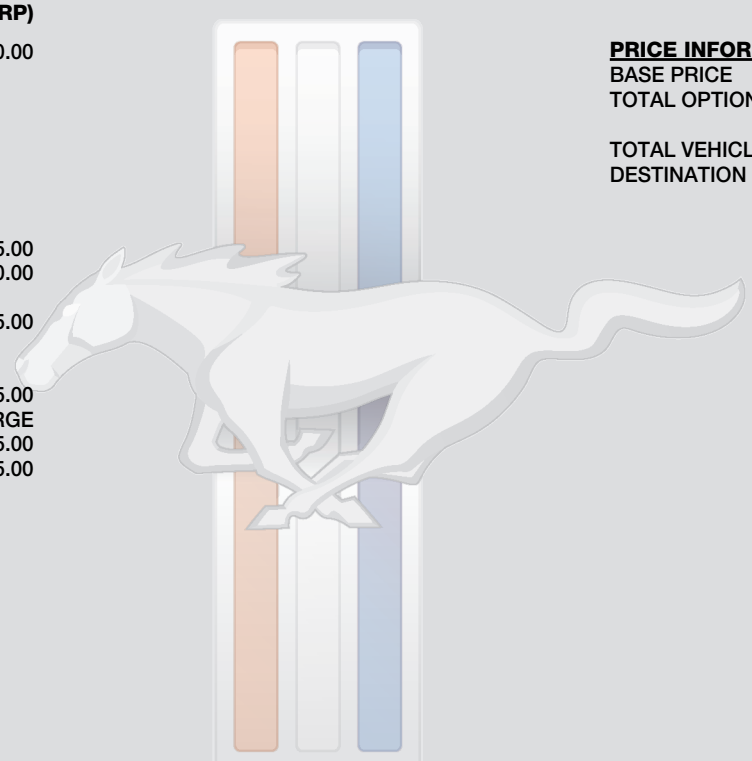

FUNCTIONAL

- ELECTRONIC PWR ASST STEER
- INDEPENDENT REAR SUSPEN
- INTELLIGENT ACCESS W/PUSH BUTTON START
- LIMITED SLIP REAR AXLE
- MYKEY®
- REAR VIEW CAMERA
- REVERSE SENSING SYSTEM
- SELECTABLE DRIVE MODES
- SIRIUSXM® - SVC N/A AK&HI
- SYNC3® 8" SCR N W/APPLINK®
- TRACK APPS™
- UNIVER GARAGE DOOR OPENER

SAFETY/SECURITY

- ADVANCETRAC ESC
- AIRBAG-DRIVER/PASS KNEE
- AIRBAGS - DUAL STAGE FRONT
- AIRBAGS - FRONT SEAT MOUNTED SIDE IMPACT
- AIRBAGS - SIDE AIR CURTAIN
- INDIV TIRE PRESS MONIT SYS
- LATCH CHILD SAFETY SYSTEM
- PERIMETER ALARM
- SECURILOCK PASS ANTI THEFT
- SOS POST CRASH ALERT SYS

WARRANTY

- 3YR/36000 BUMPER TO BUMPER
- 5YR/60,000 POWERTRAIN
- 5YR/60,000 ROADSIDE ASSIST

INCLUDED ON THIS VEHICLE

EQUIPMENT GROUP 401A

- •PREMIER TRIM W/CLR ACCENT GRP
- •PREM FLOORMATS W/ACC STITCH
- ▶▶FORDPASS CONNECT 4GWIFI
- •VOICE-ACT TOUCHSCREEN NAV SYS
- •BLIS W/CROSS-TRAFFIC ALERT

(MSRP)

2,200.00

OPTIONAL EQUIPMENT/OTHER

- 10-SPEED AUTOMATIC TRANS 1,595.00
- FORD SAFE & SMART PACKAGE 1,000.00
- .ADAPTIVE CRUISE CONTROL 395.00
- ENHANCED SECURITY PACKAGE .ACTIVE ANTI-THEFT SYSTEM .WHEEL LOCKING KIT 895.00
- ACTIVE VALVE PERFORMANCE EXH 50 STATE EMISSIONS NO CHARGE
- B&O PREM SOUND SYS,12 SPKR 895.00
- GT PERFORMANCE PACKAGE .19 EBONY BLACK PNTD ALUM WHL .P255F/P275R/40R19 SUMMER TIRE .PERFORMANCE REAR WING .3.55 RATIO LIMITED SLIP AXLE 3,995.00

NO CHARGE

PRICE INFORMATION

BASE PRICE	$39,355.00
TOTAL OPTIONS/OTHER	10,975.00
TOTAL VEHICLE & OPTIONS/OTHER DESTINATION & DELIVERY	50,330.00
	995.00

(MSRP)

EPA DOT

Fuel Economy and Environment

Gasoline Vehicle